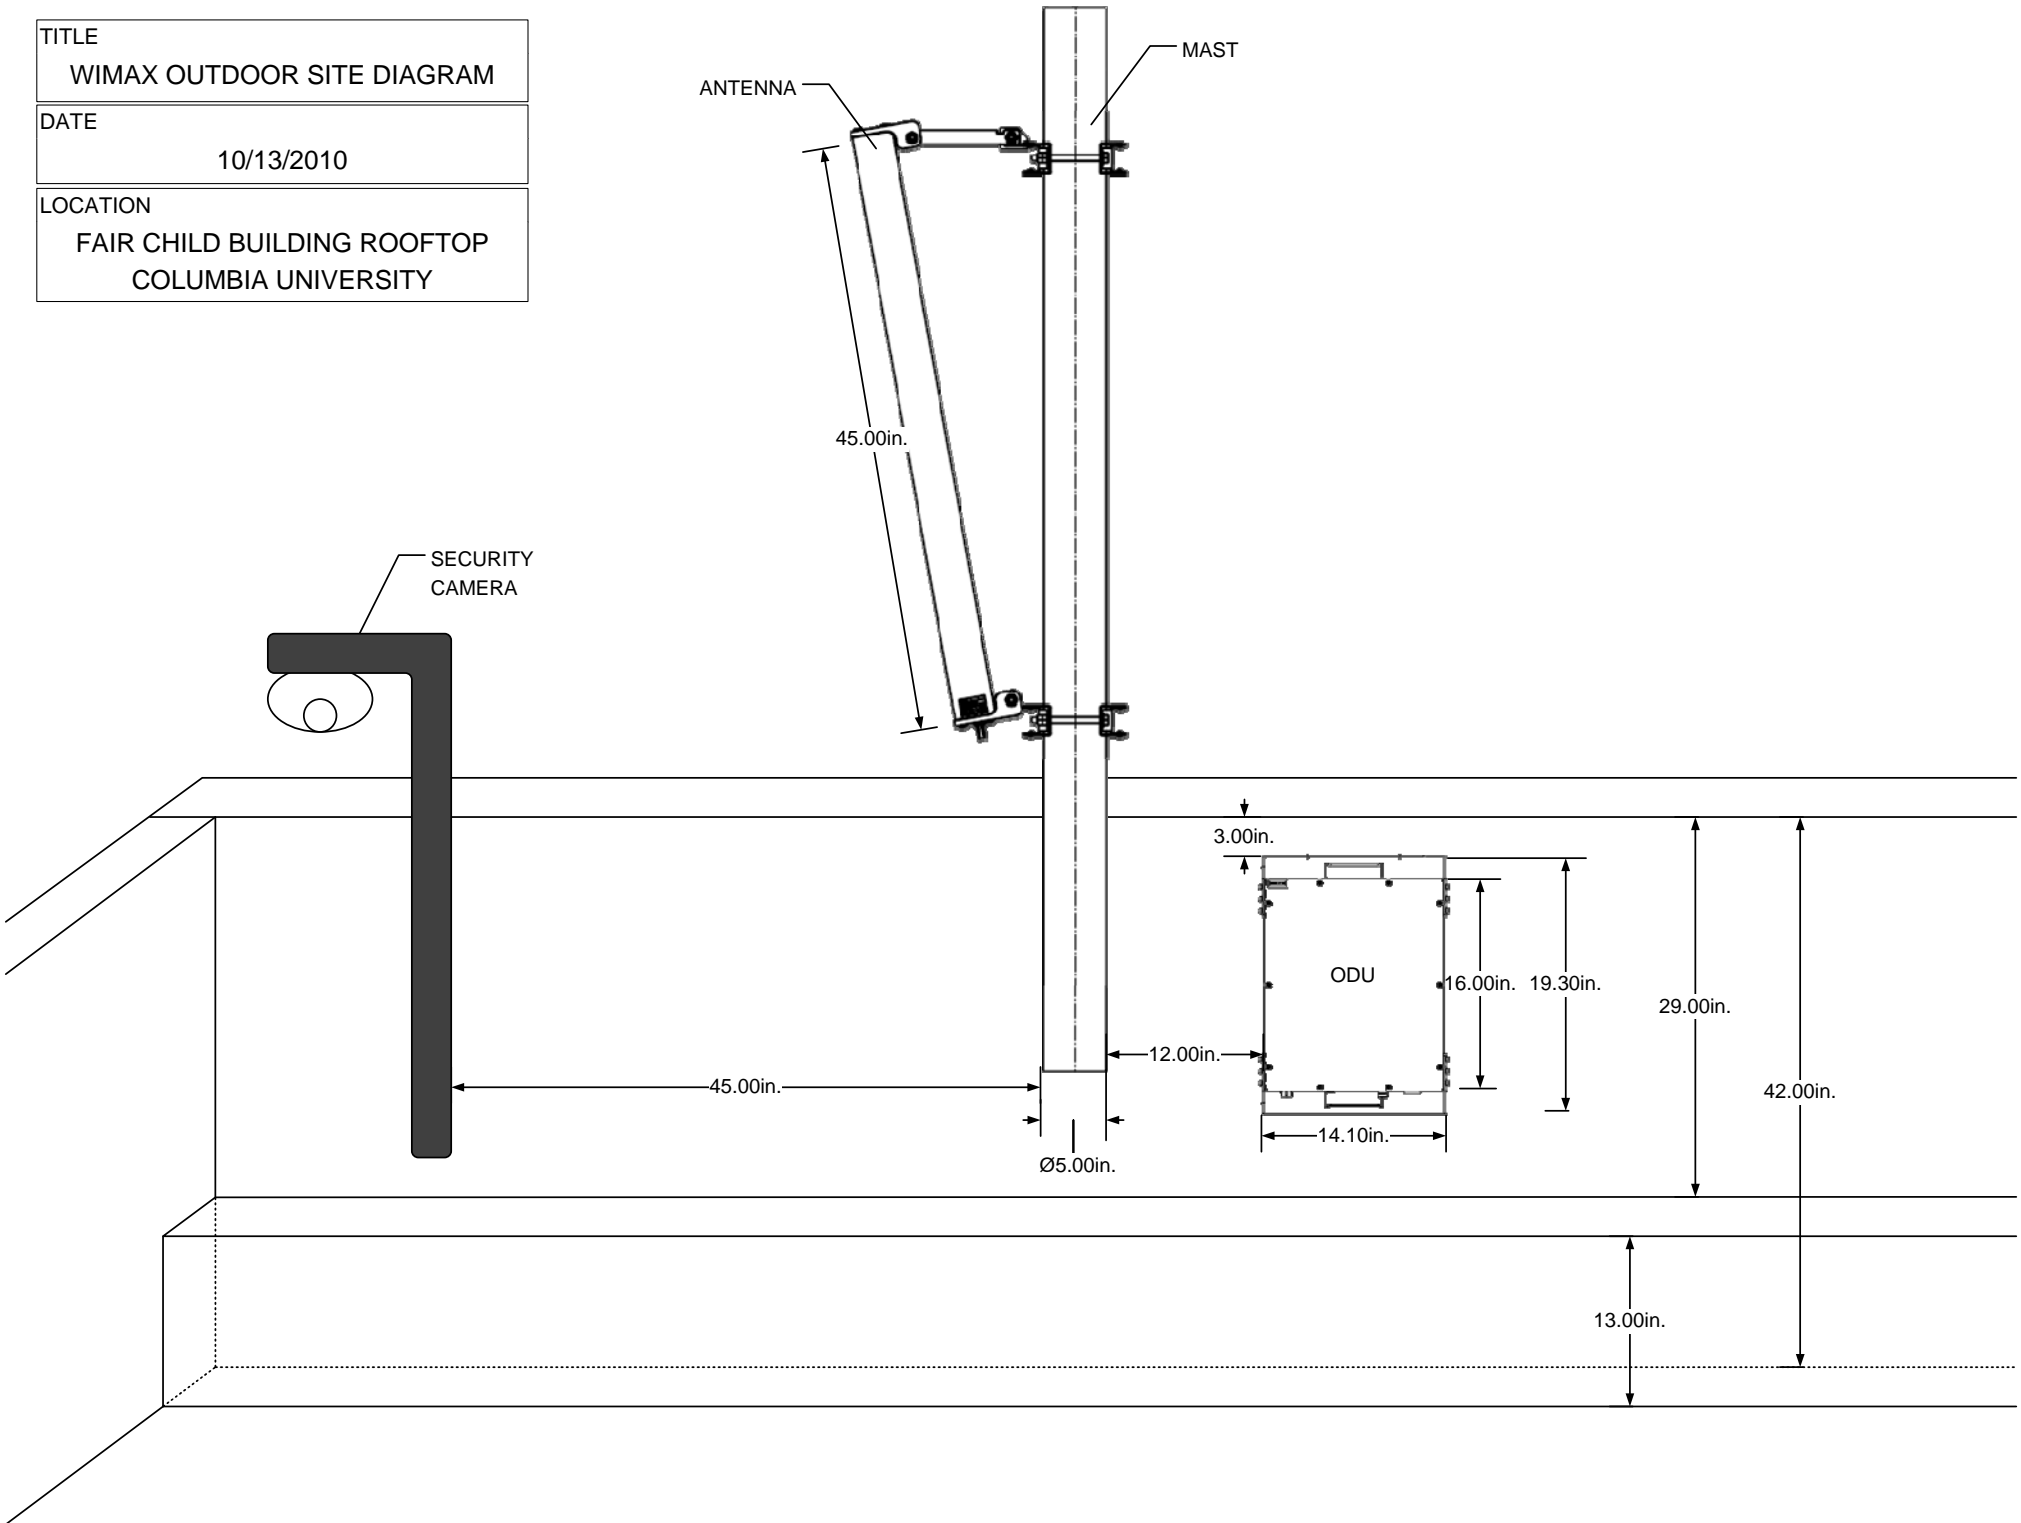

TITLE	WIMAX OUTDOOR SITE DIAGRAM
DATE	10/13/2010
LOCATION	FAIR CHILD BUILDING ROOFTOP COLUMBIA UNIVERSITY

TITLE

WIMAX OUTDOOR UNIT (ODU)

DATE

10/13/2010

UNIT: mm