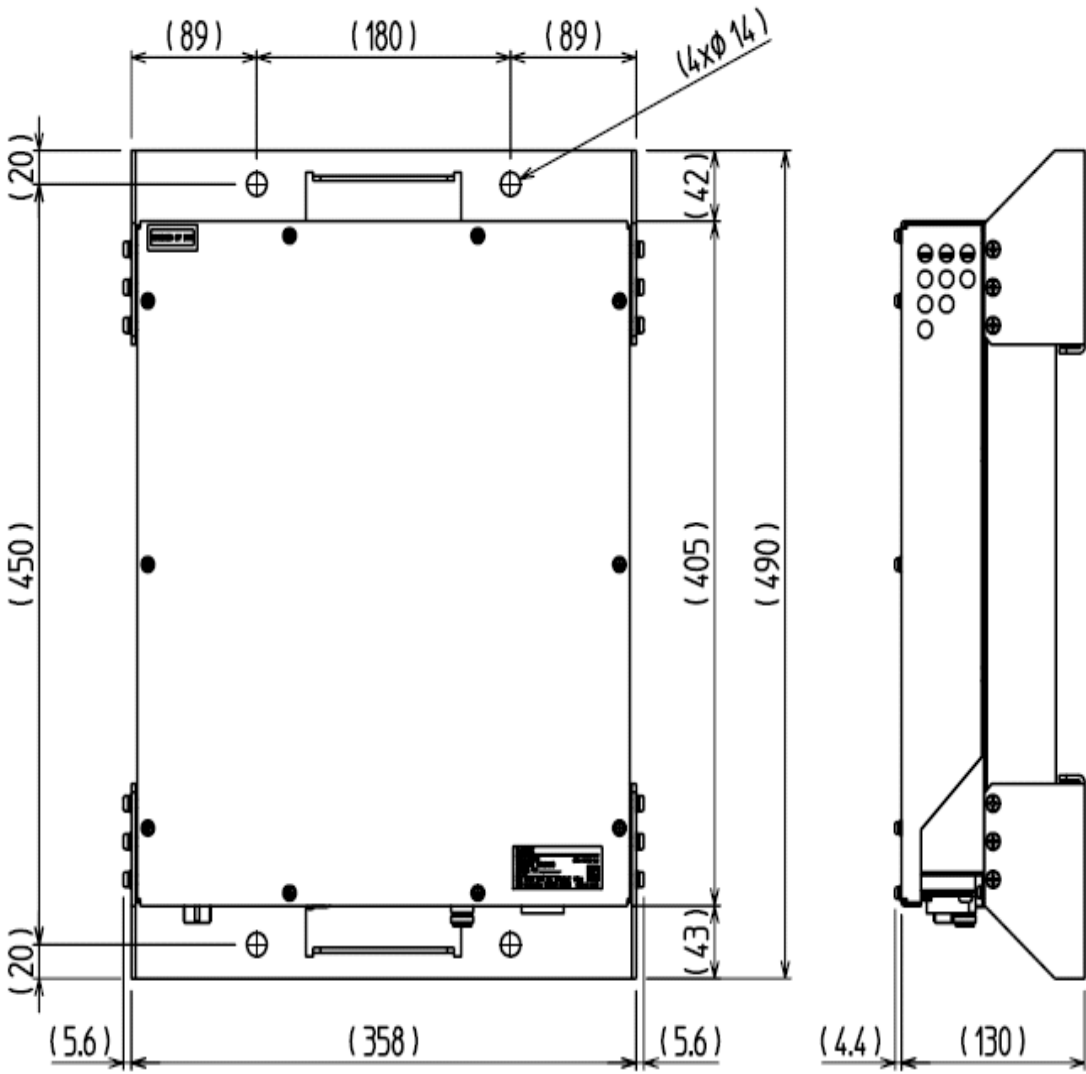

TITLE	WIMAX OUTDOOR SITE DIAGRAM
DATE	10/13/2010
LOCATION	FAIR CHILD BUILDING ROOFTOP COLUMBIA UNIVERSITY

TITLE

WIMAX OUTDOOR UNIT (ODU)

DATE

10/13/2010

UNIT: mm