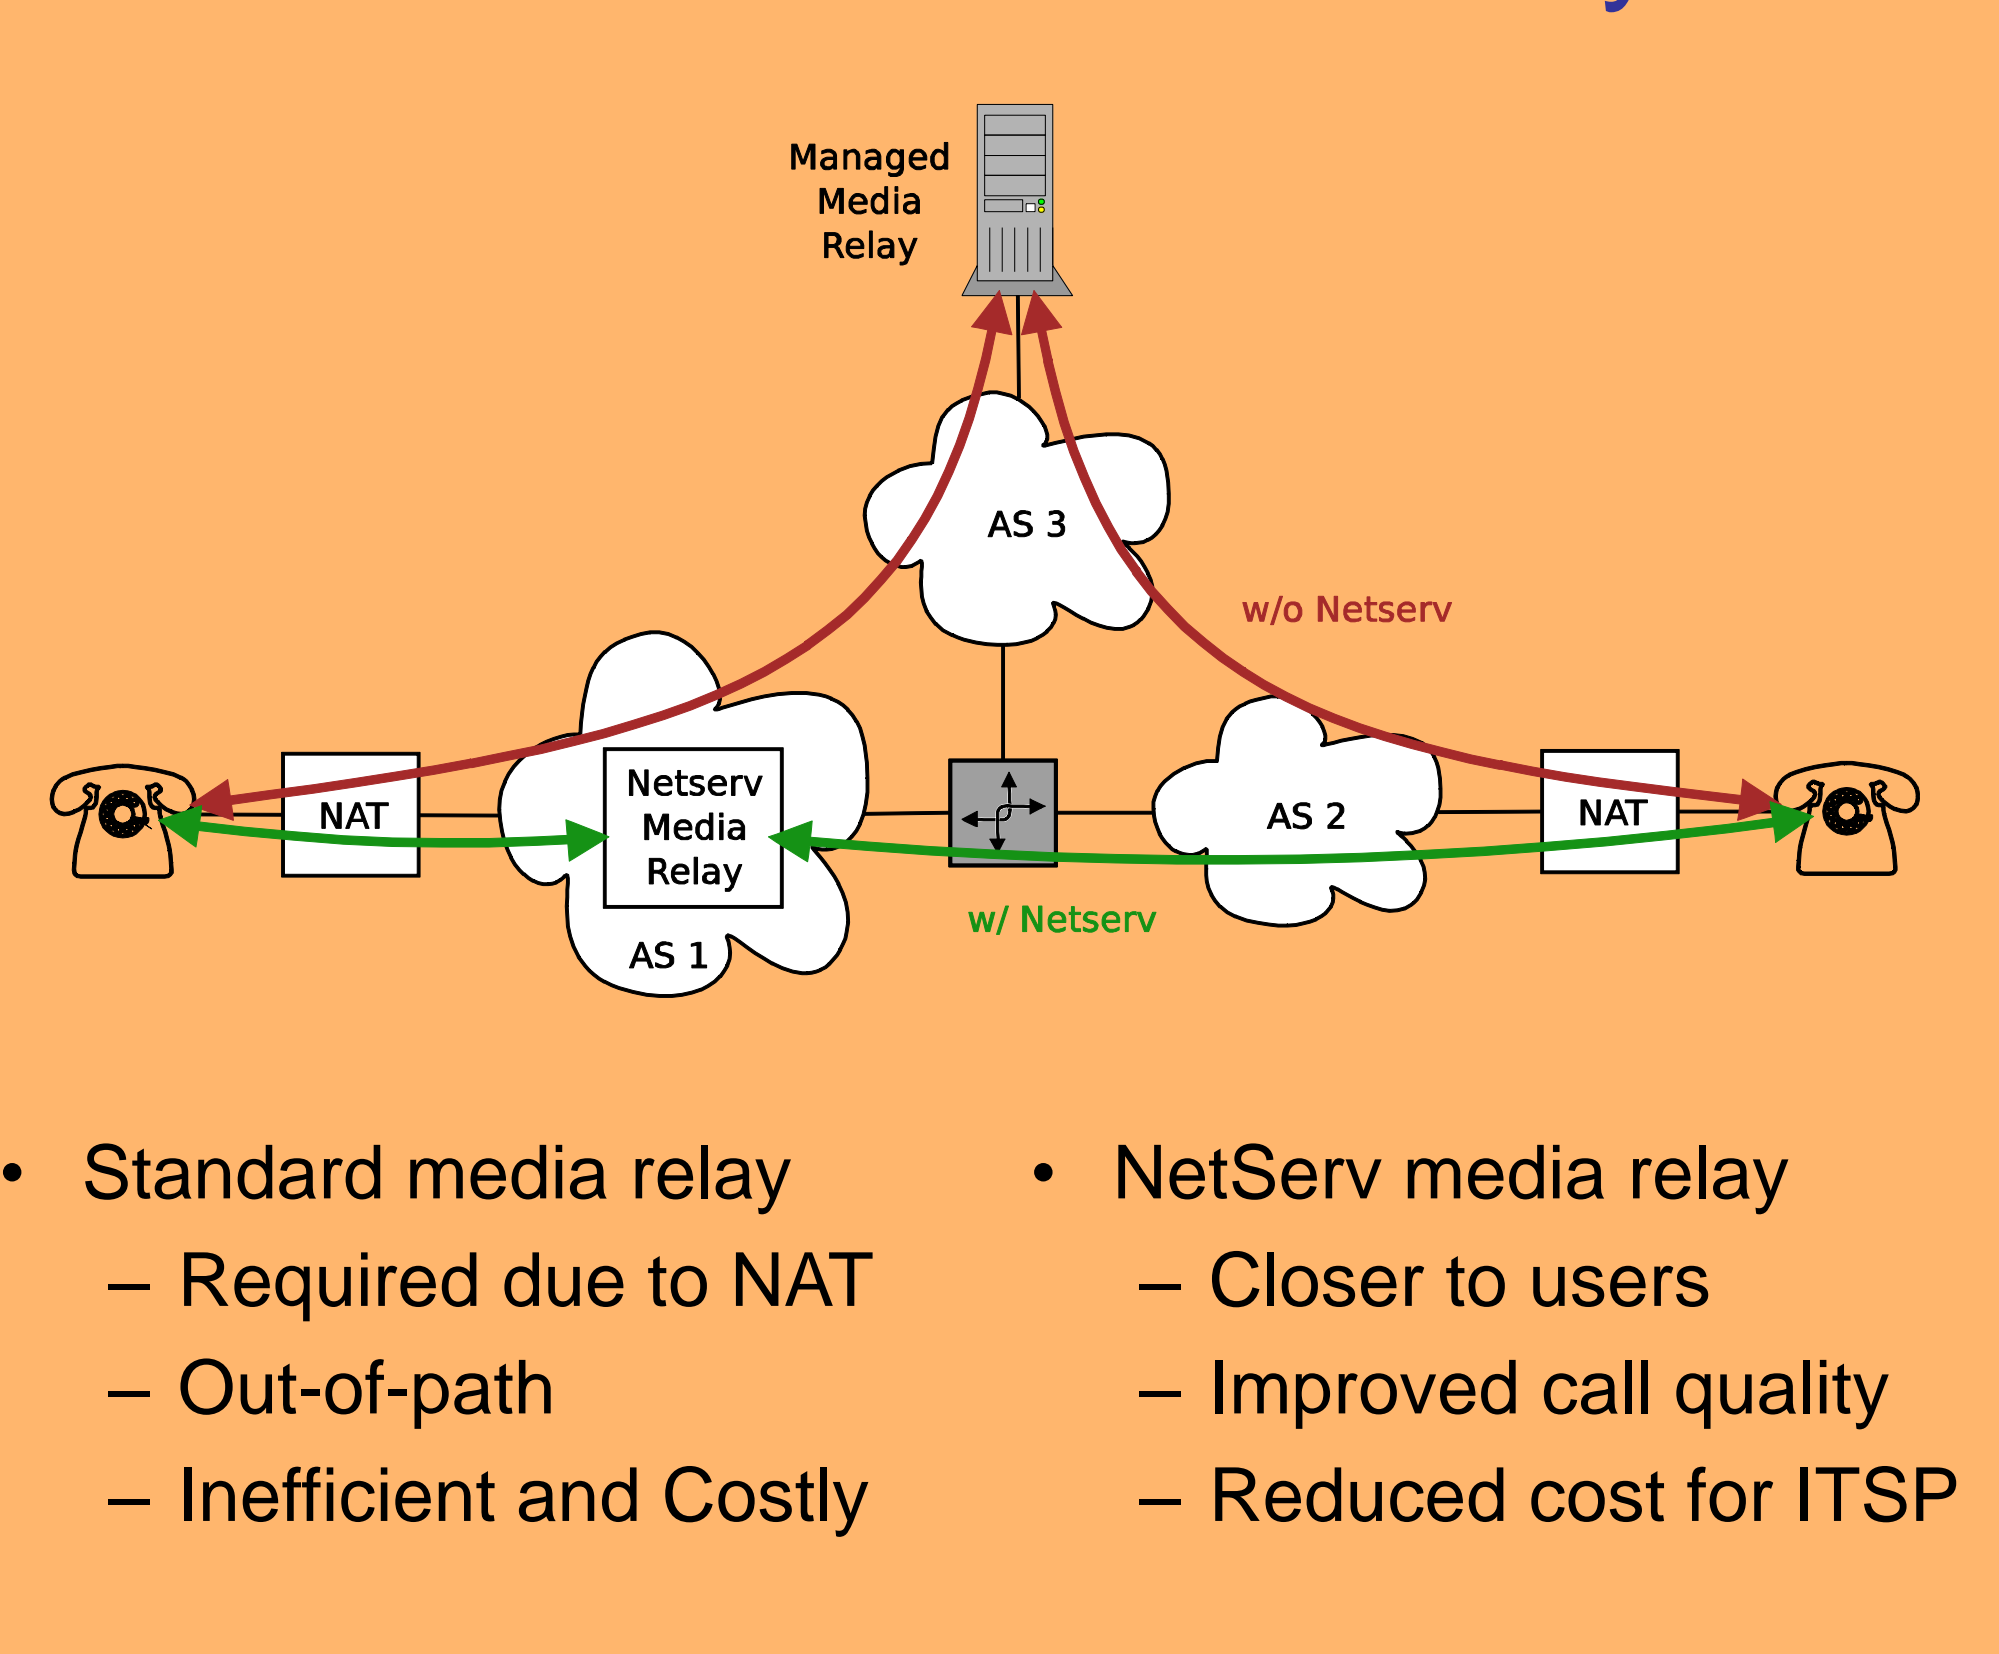

NetServ: Dynamically Deploying In-network Services

Jae Woo Lee, Jan Janak, Roberto Francescangeli, Suman Srinivasan, Salman A. Baset, Eric W. Liu, Michael S. Kester and Henning Schulzrinne
 Internet Real-Time Laboratory, Columbia University
In collaboration with Wolfgang Kellerer and Zoran Despotovic at DOCOMO Euro-Labs, Volker Hilt at Bell Labs/Alcatel-Lucent and Srinu Seetharaman at Deutsche Telekom

NetServ Node Architecture

What is NetServ?

- In-network service container
- Java-programmable, signal-driven router
- “GENI Lite” – deploy modules, not VMs
- Active Networking Redux!

Demo Setup

Demo 1: MicroCDN

Demo 2: Media Relay

Demo 3: NAT Keep-alive Responder