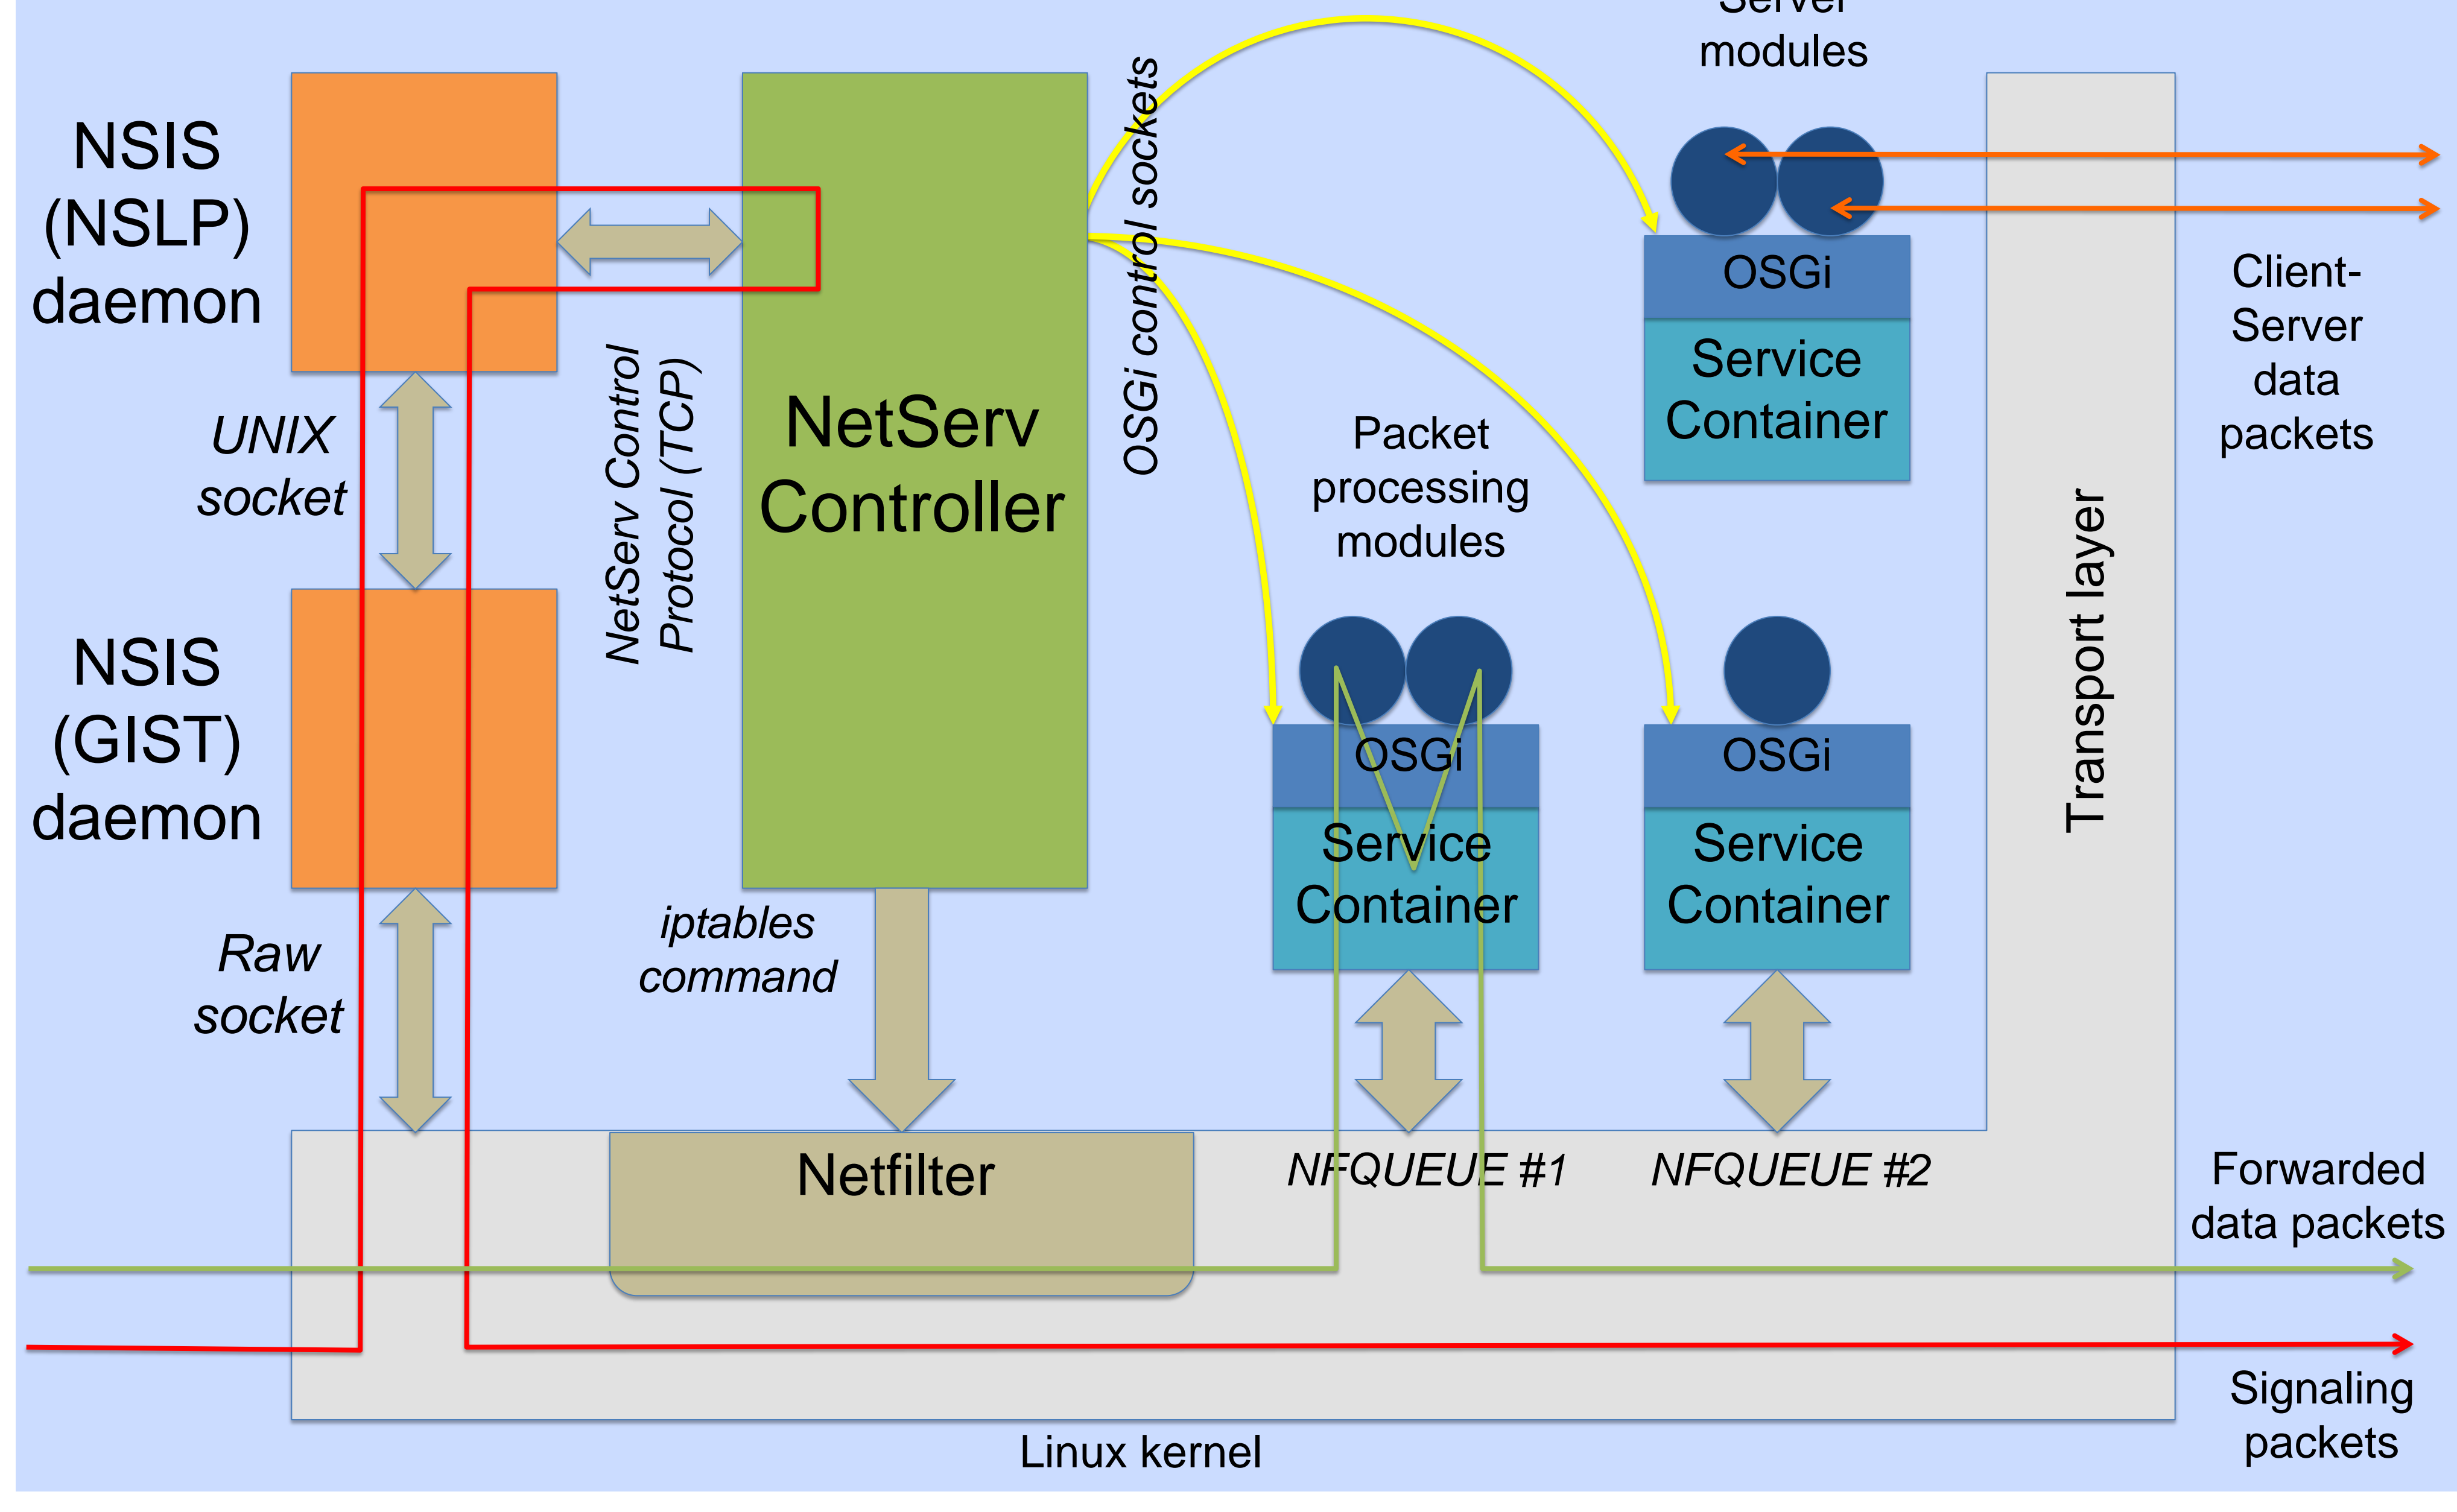

NetServ: Dynamically Deploying In-network Services

Jae Woo Lee, Jan Janak, Roberto Francescangeli, Suman Srinivasan, Salman A. Baset, Eric W. Liu, Michael S. Kester and Henning Schulzrinne
 Internet Real-Time Laboratory, Columbia University
In collaboration with Wolfgang Kellerer and Zoran Despotovic at DOCOMO Euro-Labs, Volker Hilt at Bell Labs/Alcatel-Lucent and Srinu Seetharaman at Deutsche Telekom

NetServ Node Architecture

What is NetServ?

- In-network service container
- Java-programmable, signal-driven router
- “GENI Lite” – deploy modules, not VMs
- Active Networking Redux!

Demo Setup

Demo 1: MicroCDN

Demo 2: Media Relay

Demo 3: NAT Keep-alive Responder