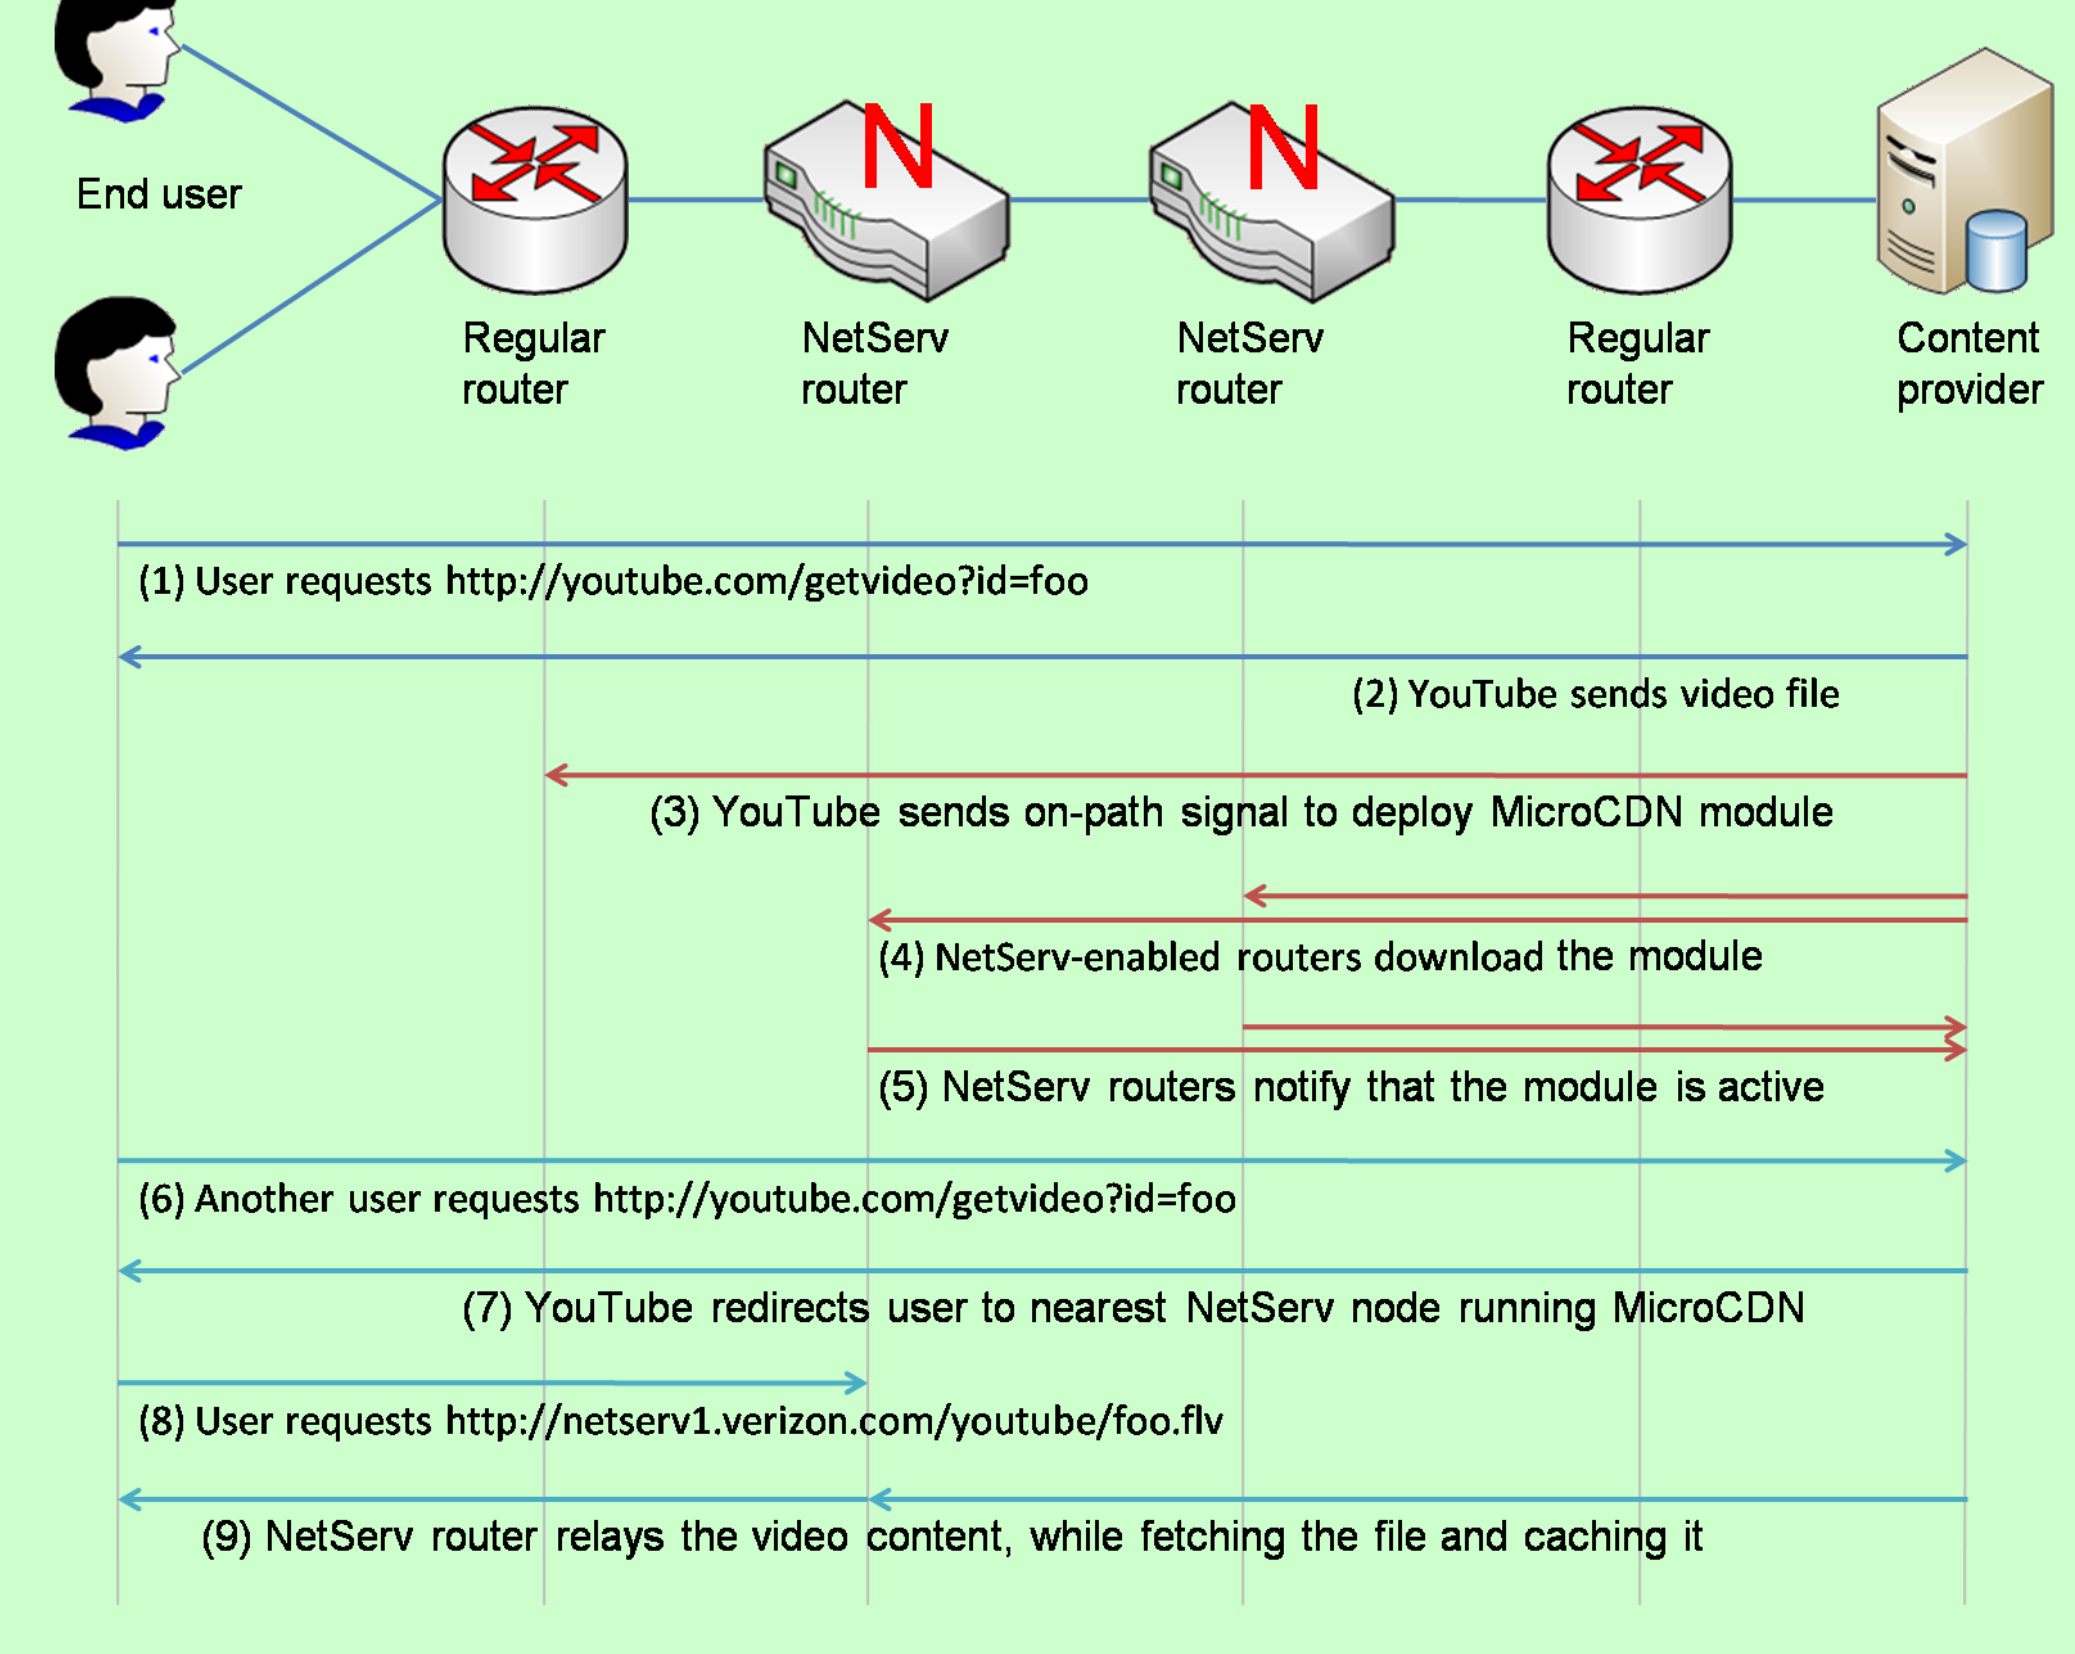

NetServ Node Architecture

What is NetServ?

- In-network service container
- Java-programmable, signal-driven router
- “GENI Lite” – deploy modules, not VMs
- Active Networking Redux!

Demo Setup

Demo 1: MicroCDN

Demo 2: Media Relay

Demo 3: NAT Keep-alive Responder