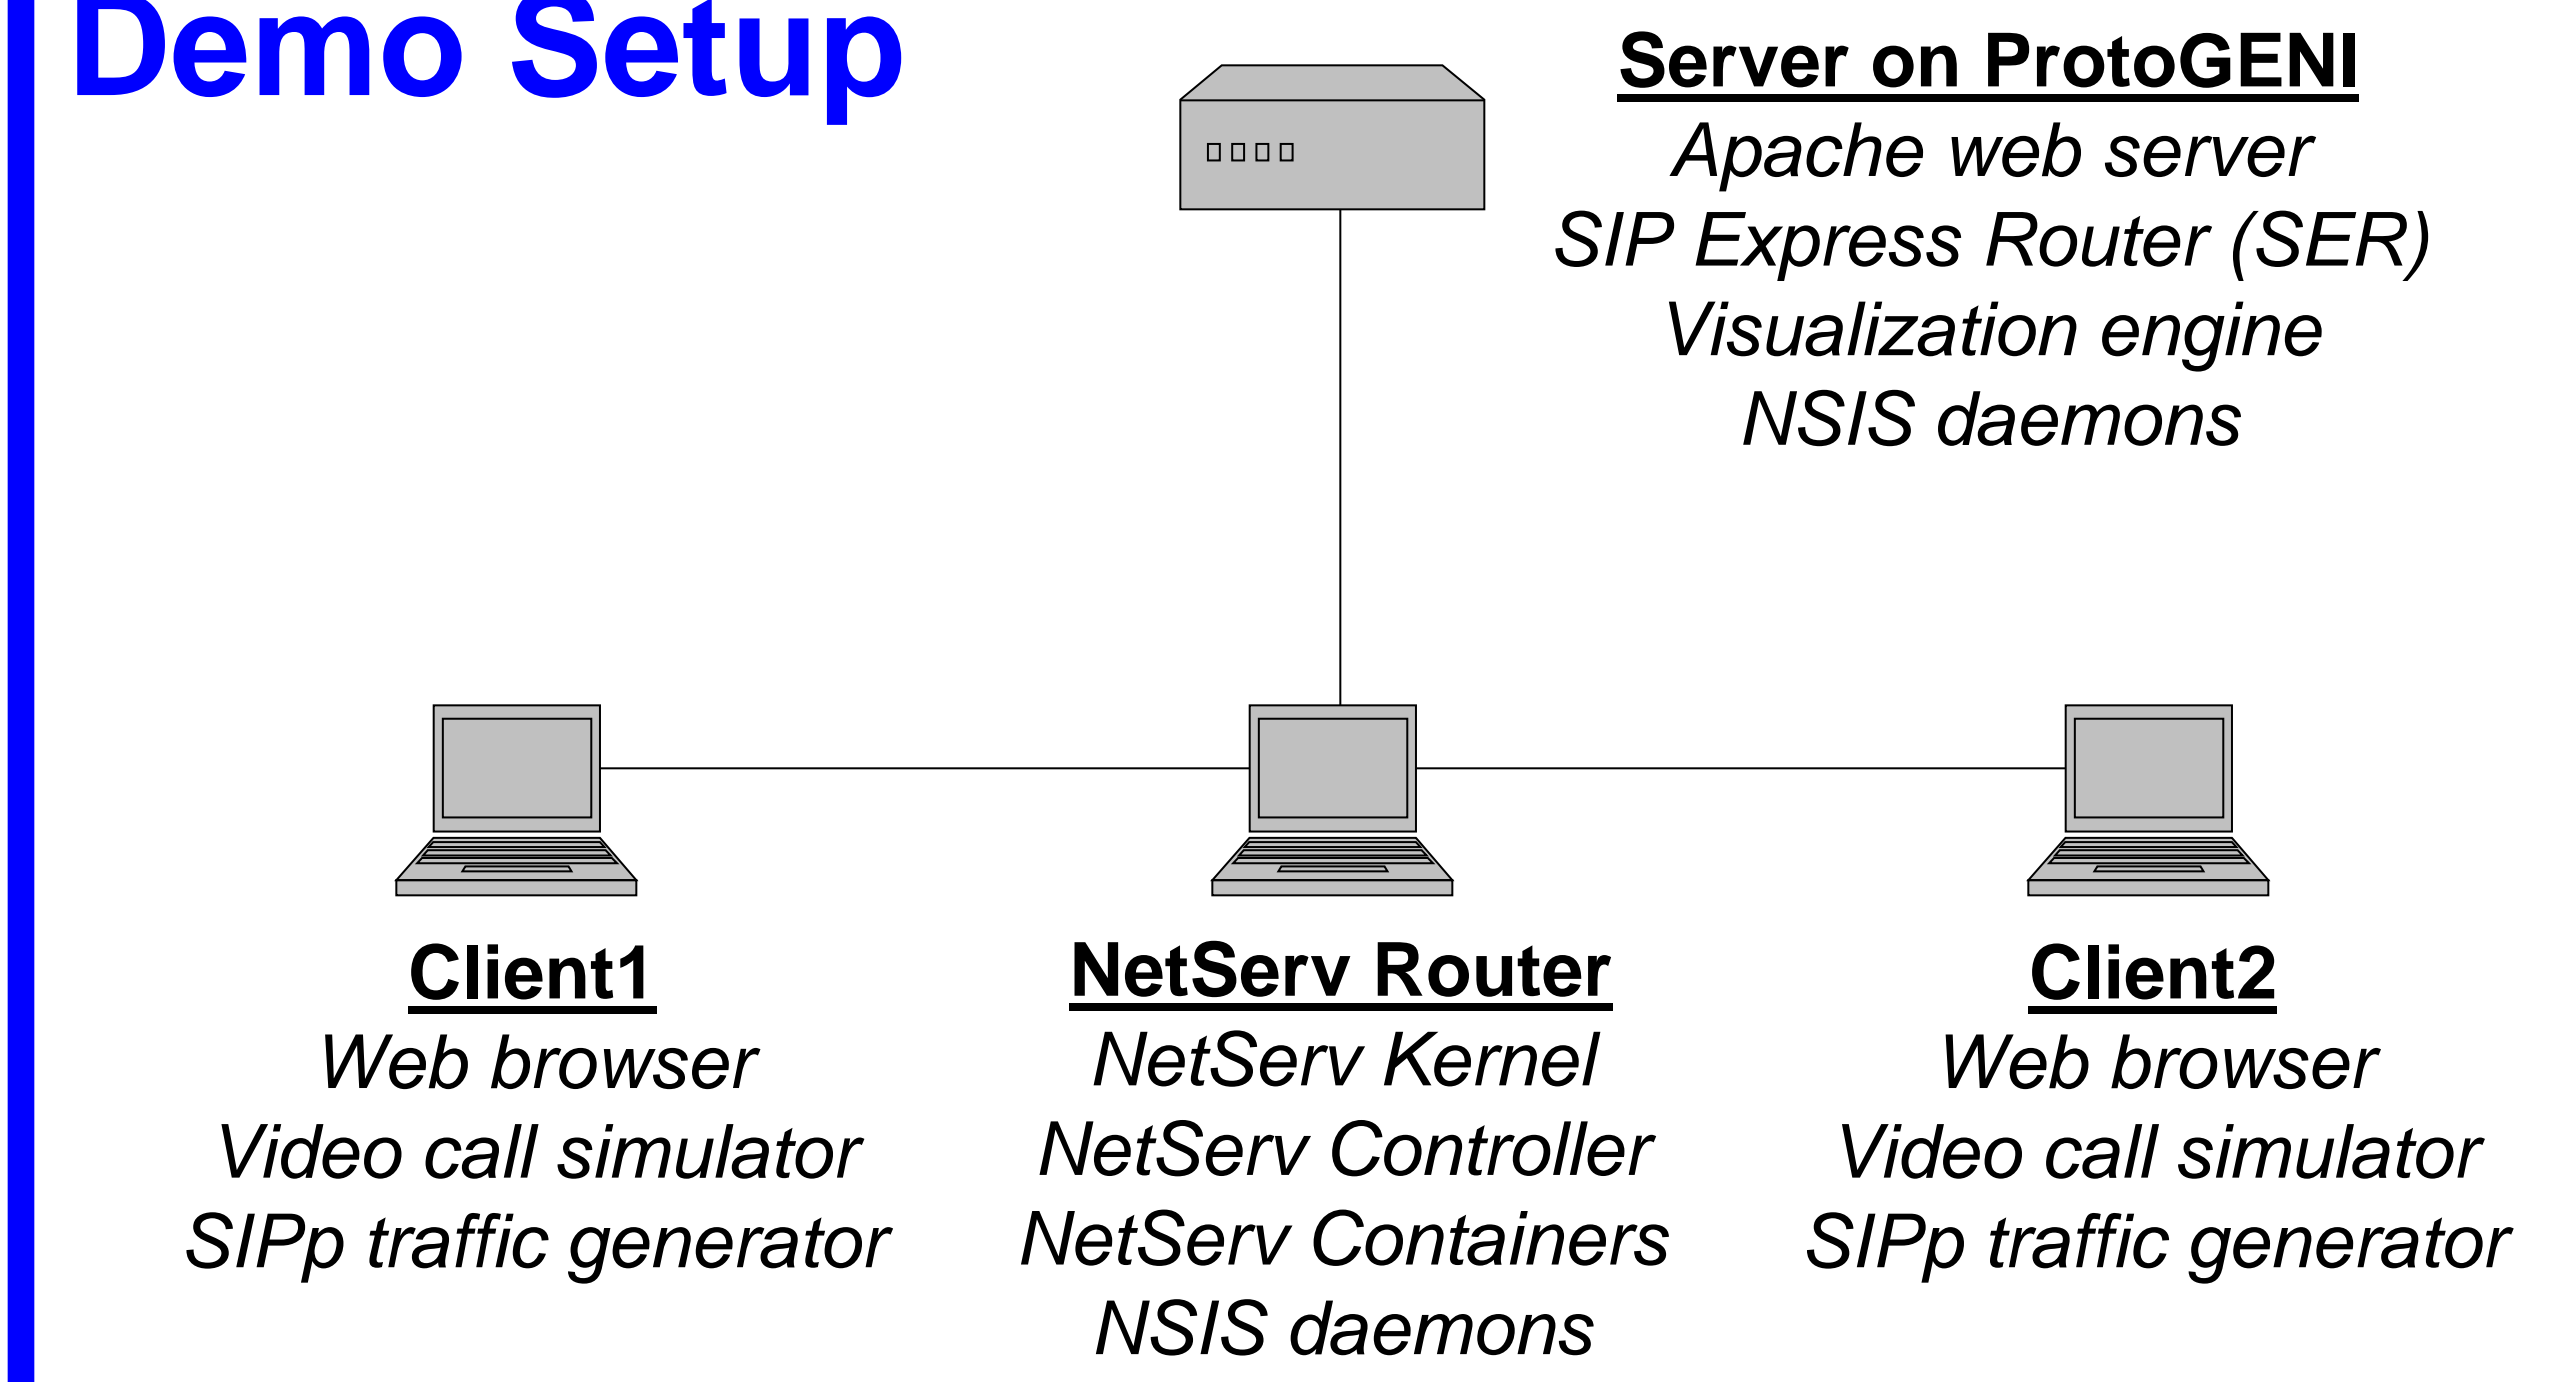

NetServ: Dynamically Deploying In-network Services

Jae Woo Lee, Jan Janak, Roberto Francescangeli, Suman Srinivasan, Salman A. Baset, Eric W. Liu, Michael S. Kester and Henning Schulzrinne
 Internet Real-Time Laboratory, Columbia University
In collaboration with Wolfgang Kellerer and Zoran Despotovic at DOCOMO Euro-Labs, Volker Hilt at Bell Labs/Alcatel-Lucent and Srinu Seetharaman at Deutsche Telekom

NetServ Node Architecture

What is NetServ?

- In-network service container
- Java-programmable, signal-driven router
- “GENI Lite” – deploy modules, not VMs
- Active Networking Redux!

Demo Setup

Demo 1: MicroCDN

Demo 2: Media Relay

Demo 3: NAT Keep-alive Responder