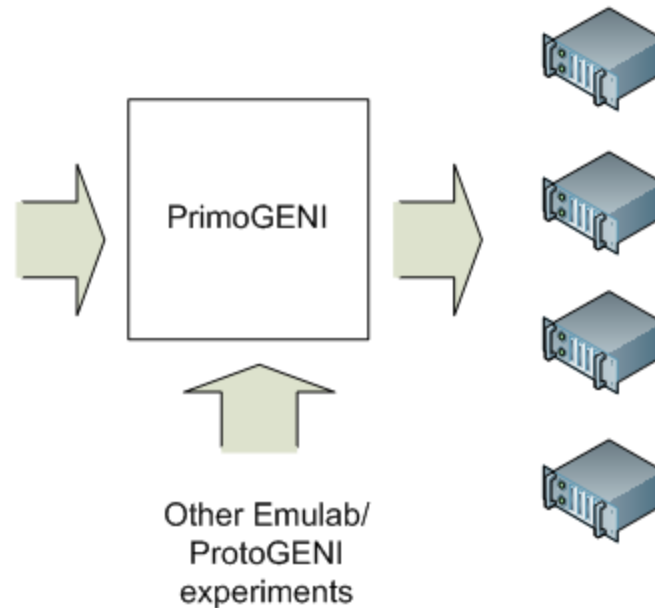

## GEC8

July - 2010

# Our goal

Network model described in java or python

Simulated/Emulated network model running on an Emulab/ProtoGENI site

# The users interacts through *Slingshot*

Python console for  
model development

PrimoGENI experiments  
feedback console