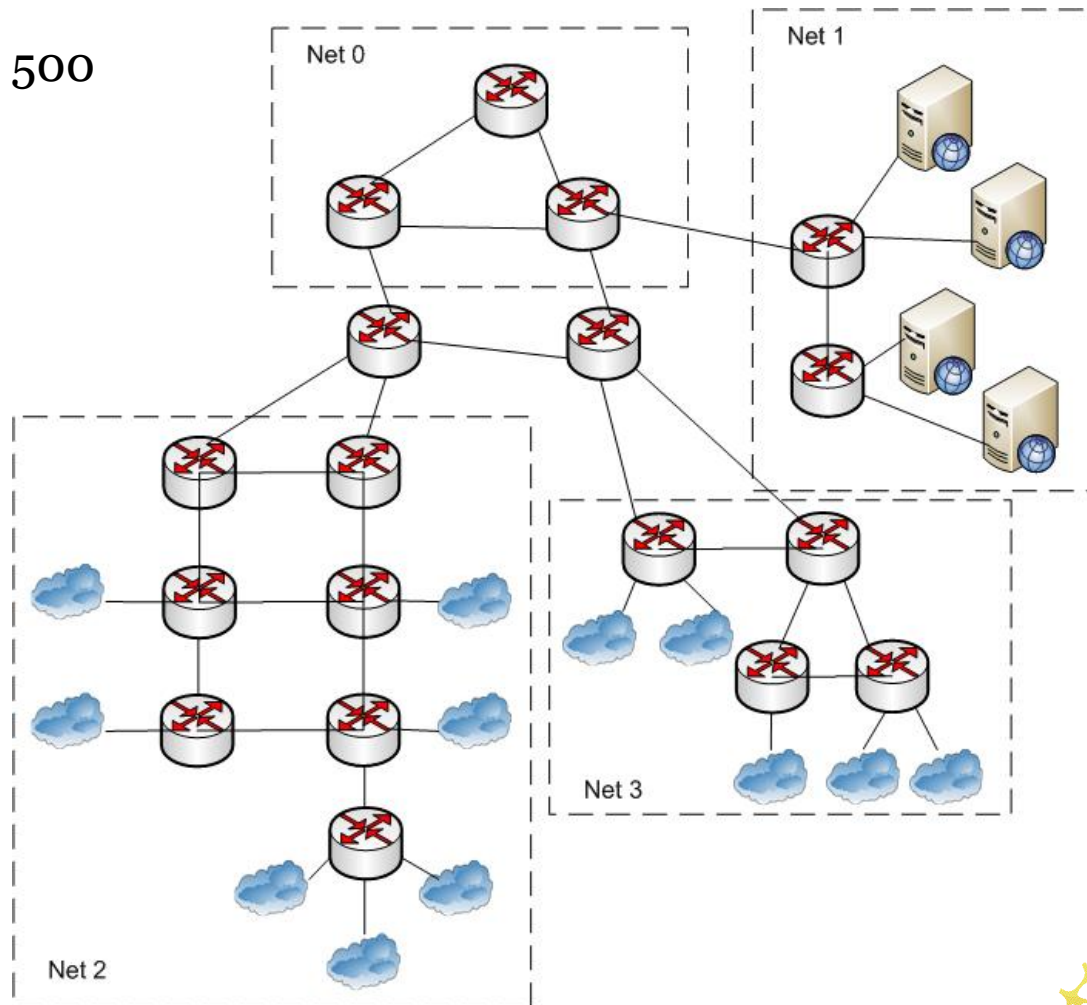

# The users interacts through *Slingshot*

Python console for  
model development

PrimoGENI experiments  
feedback console

# The model used here

- More than 500 hosts
- 30 routers
- 12 LANs

# The model is mapped to...