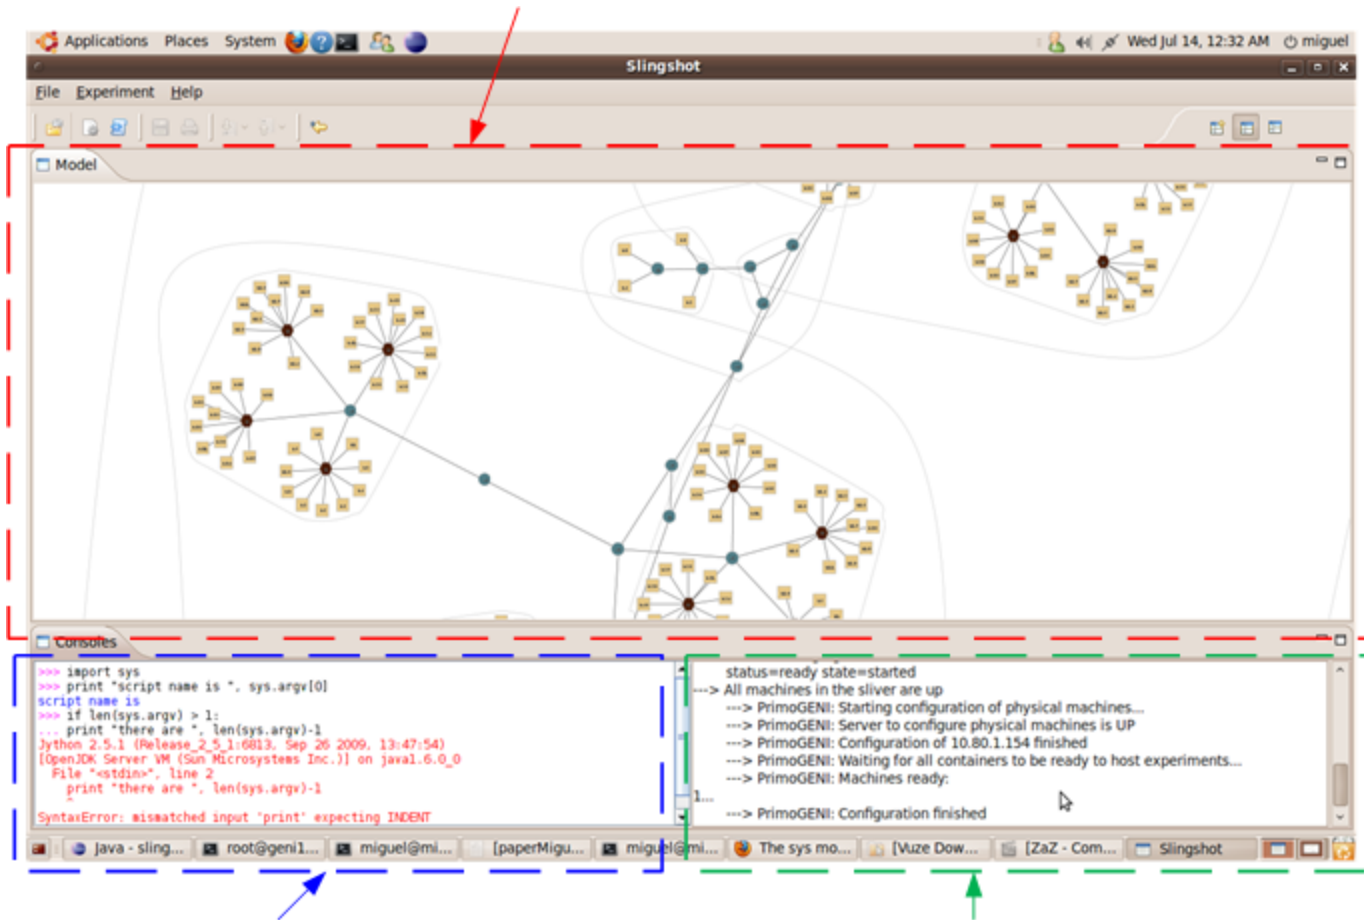

# Our goal

Network model described in java or python

Simulated/Emulated network model running on an Emulab/ProtoGENI site

# The users interacts through *Slingshot*

Python console for  
model development

PrimoGENI experiments  
feedback console

# The model used here

- More than 500 hosts
- 30 routers
- 12 LANs

# The model is mapped to...