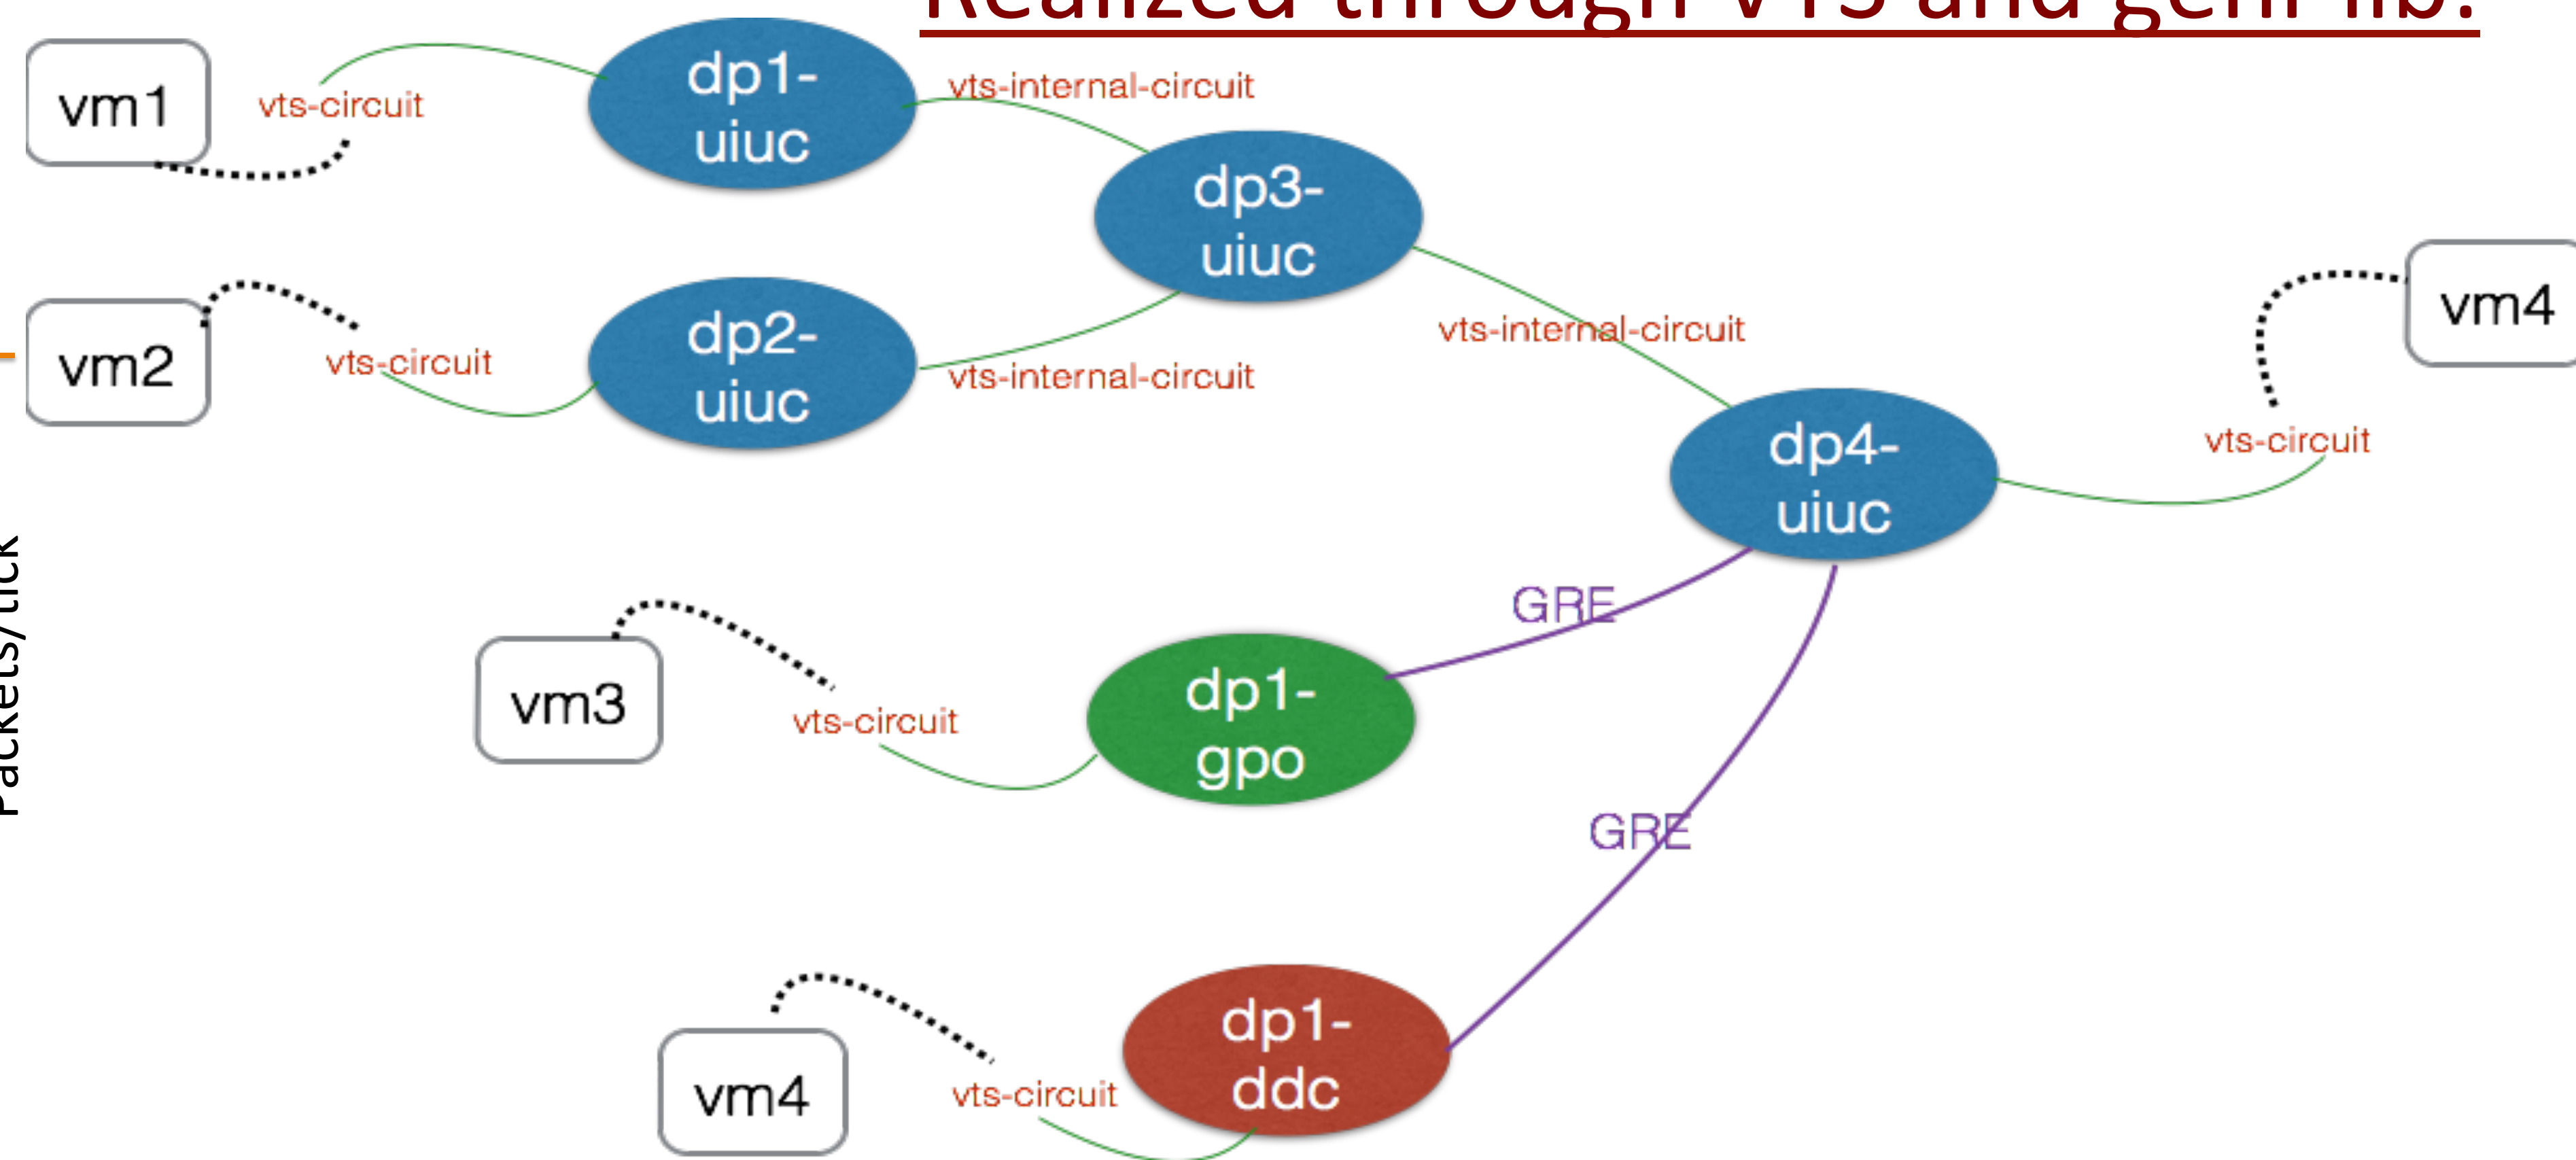

Network Debugging

Ateeth Kumar Thirukkovulur, Deniz Gurkan, and Charles Chambers

Special thanks to Nicholas Bastin for his help in running our experiment on VTS

Realized through VTS and geni-lib:

Fig. Graph result for corresponding filter entry