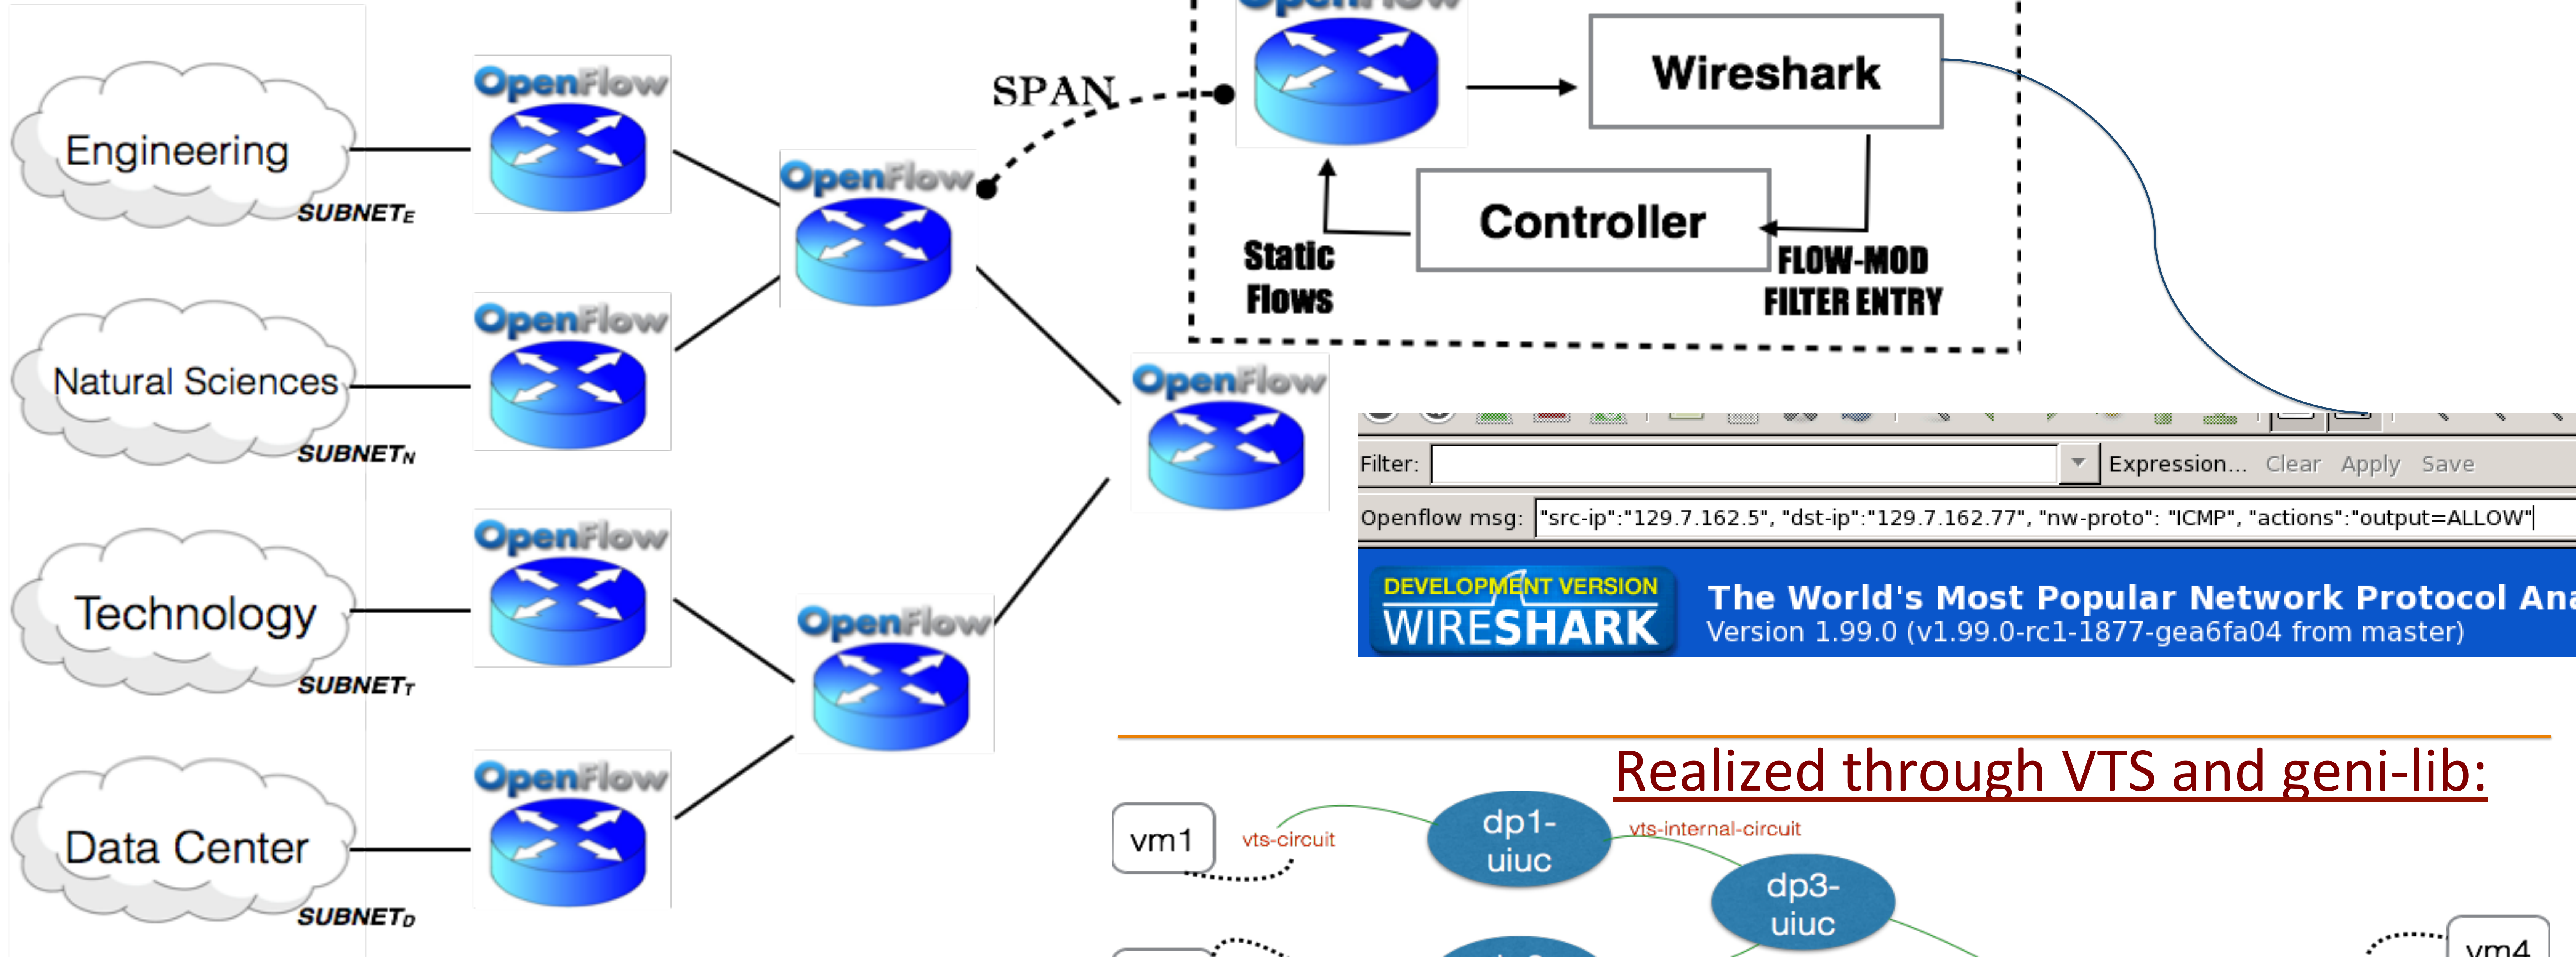

Network Debugging

Ateeth Kumar Thirukkovulur, Deniz Gurkan, and Charles Chambers

Special thanks to Nicholas Bastin for his help in running our experiment on VTS

Realized through VTS and geni-lib:

Fig. Graph result for corresponding filter entry