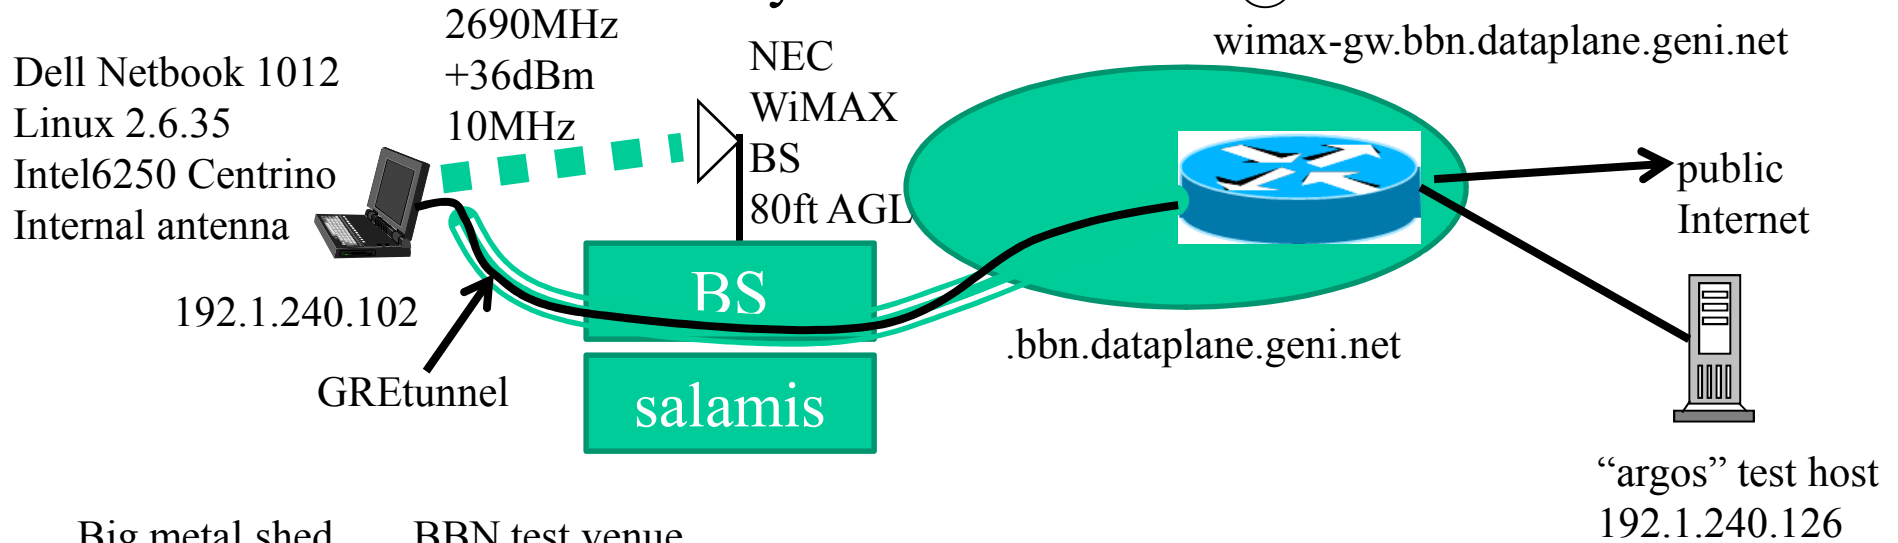

Some Notes on WiMAX Capability

Tony Michel – michel@bbn.com

Big metal shed BBN test venue
sector antenna

point1	point2	point5	point6	
-49dBm	-43	-55	-72	RSSI@MS
80 ms	80.8	79.8	nc	Ping(min)
105ms	83.9	486	nc	Ping(max)
13.5Mb	10.5	12.1	nc	Iperf-dn(max)
0.95Mb	0.937	1.08	nc	Iperf-dn(min)
0.911Mb	0.876	0.941	nc	Iperf-up(max)
0.163Mb	0.181	0.334	nc	Iperf-up(min)