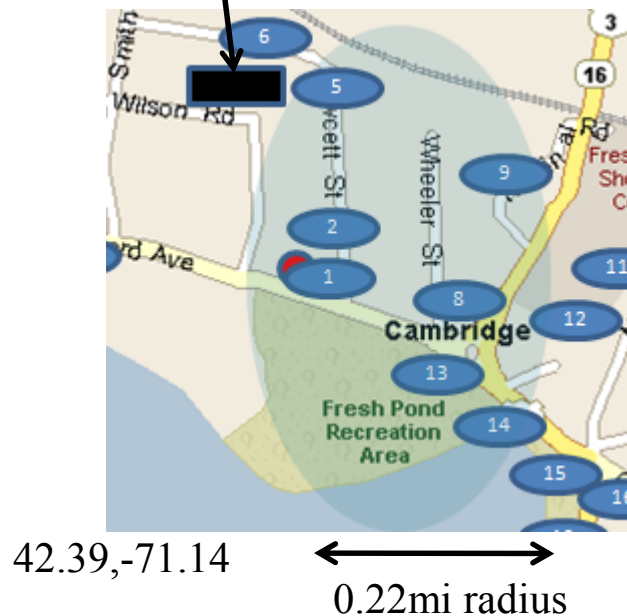

Some Notes on WiMAX Capability

Tony Michel – michel@bbn.com

Big metal shed BBN test venue
sector antenna

point1	point2	point5	point6	
-49dBm	-43	-55	-72	RSSI@MS
80 ms	80.8	79.8	nc	Ping(min)
105ms	83.9	486	nc	Ping(max)
13.5Mb	10.5	12.1	nc	Iperf-dn(max)
0.95Mb	0.937	1.08	nc	Iperf-dn(min)
0.911Mb	0.876	0.941	nc	Iperf-up(max)
0.163Mb	0.181	0.334	nc	Iperf-up(min)