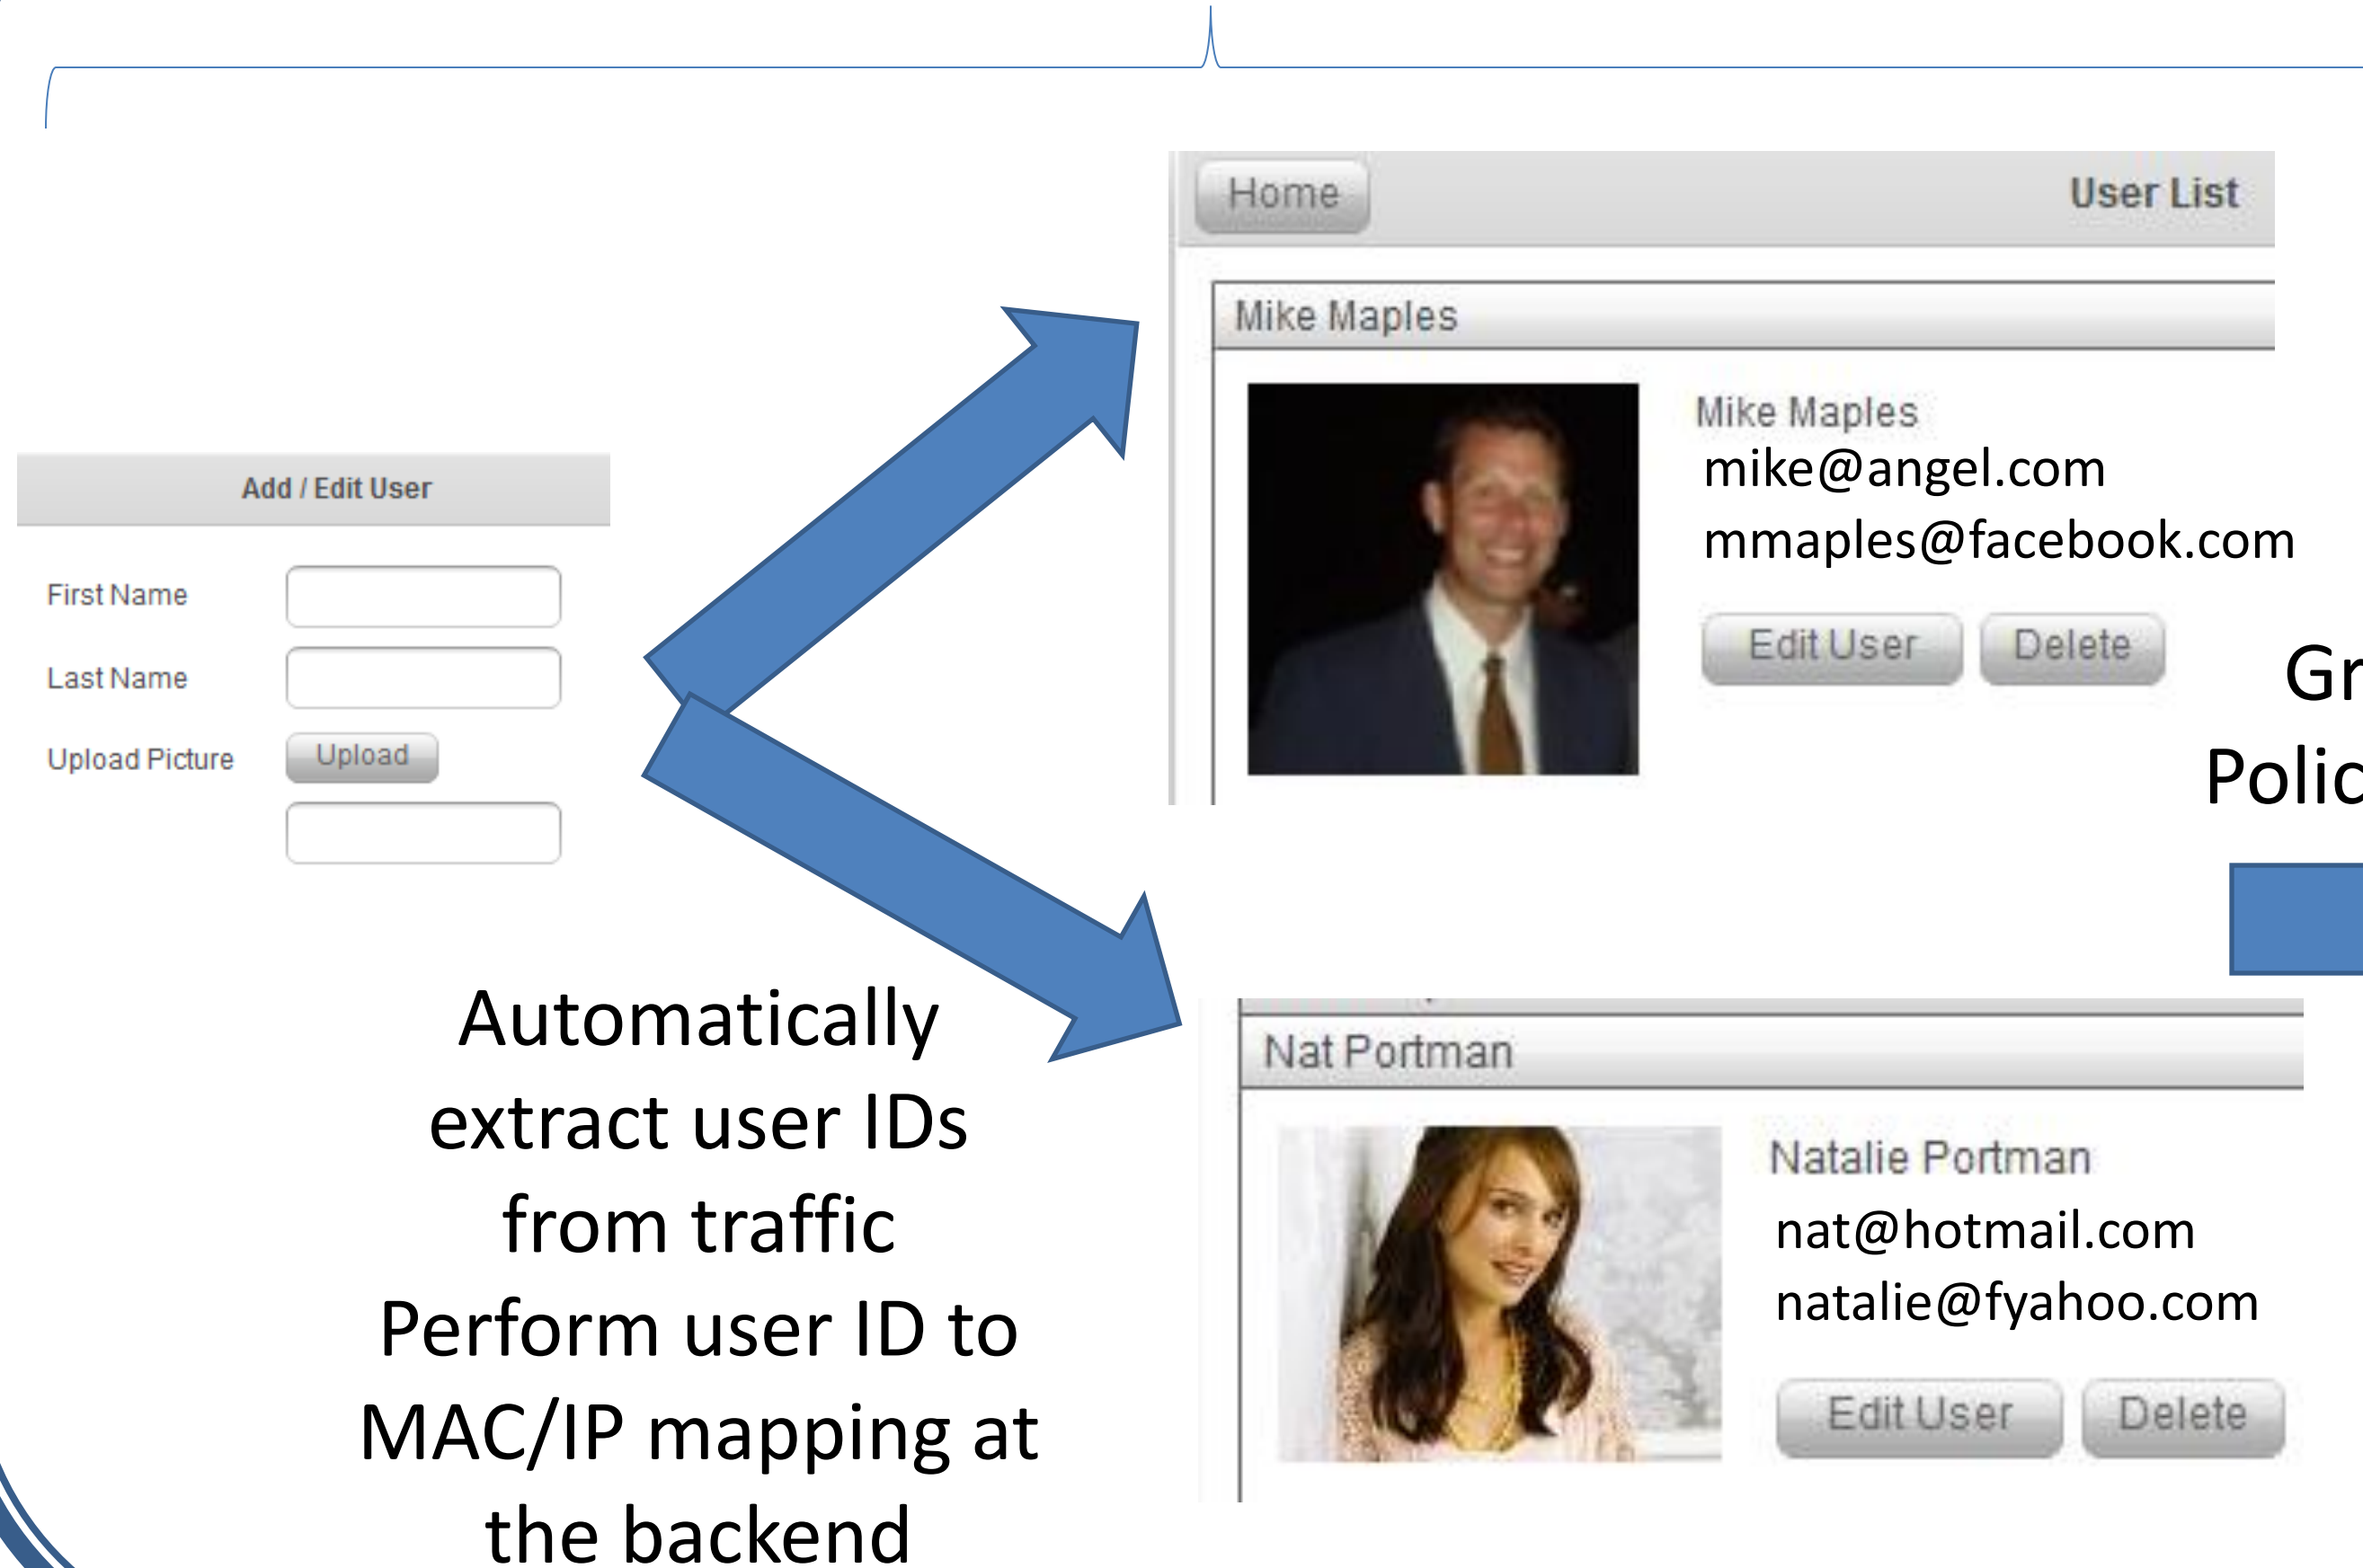

OpenFlow offers an opportunity to resolve these problems

NOX Box

- Assembled from off-the-shelf components
- OS: Debian Linux
- WiFi (Atheros 802.11a/b/g mini PCI)
- Standard L2/L3/L4 networking
- Open vSwitch
- NOX Controller

Use Cases

Implicit User Identification

Graphical User Policy Enforcement

User Monitoring and Policing