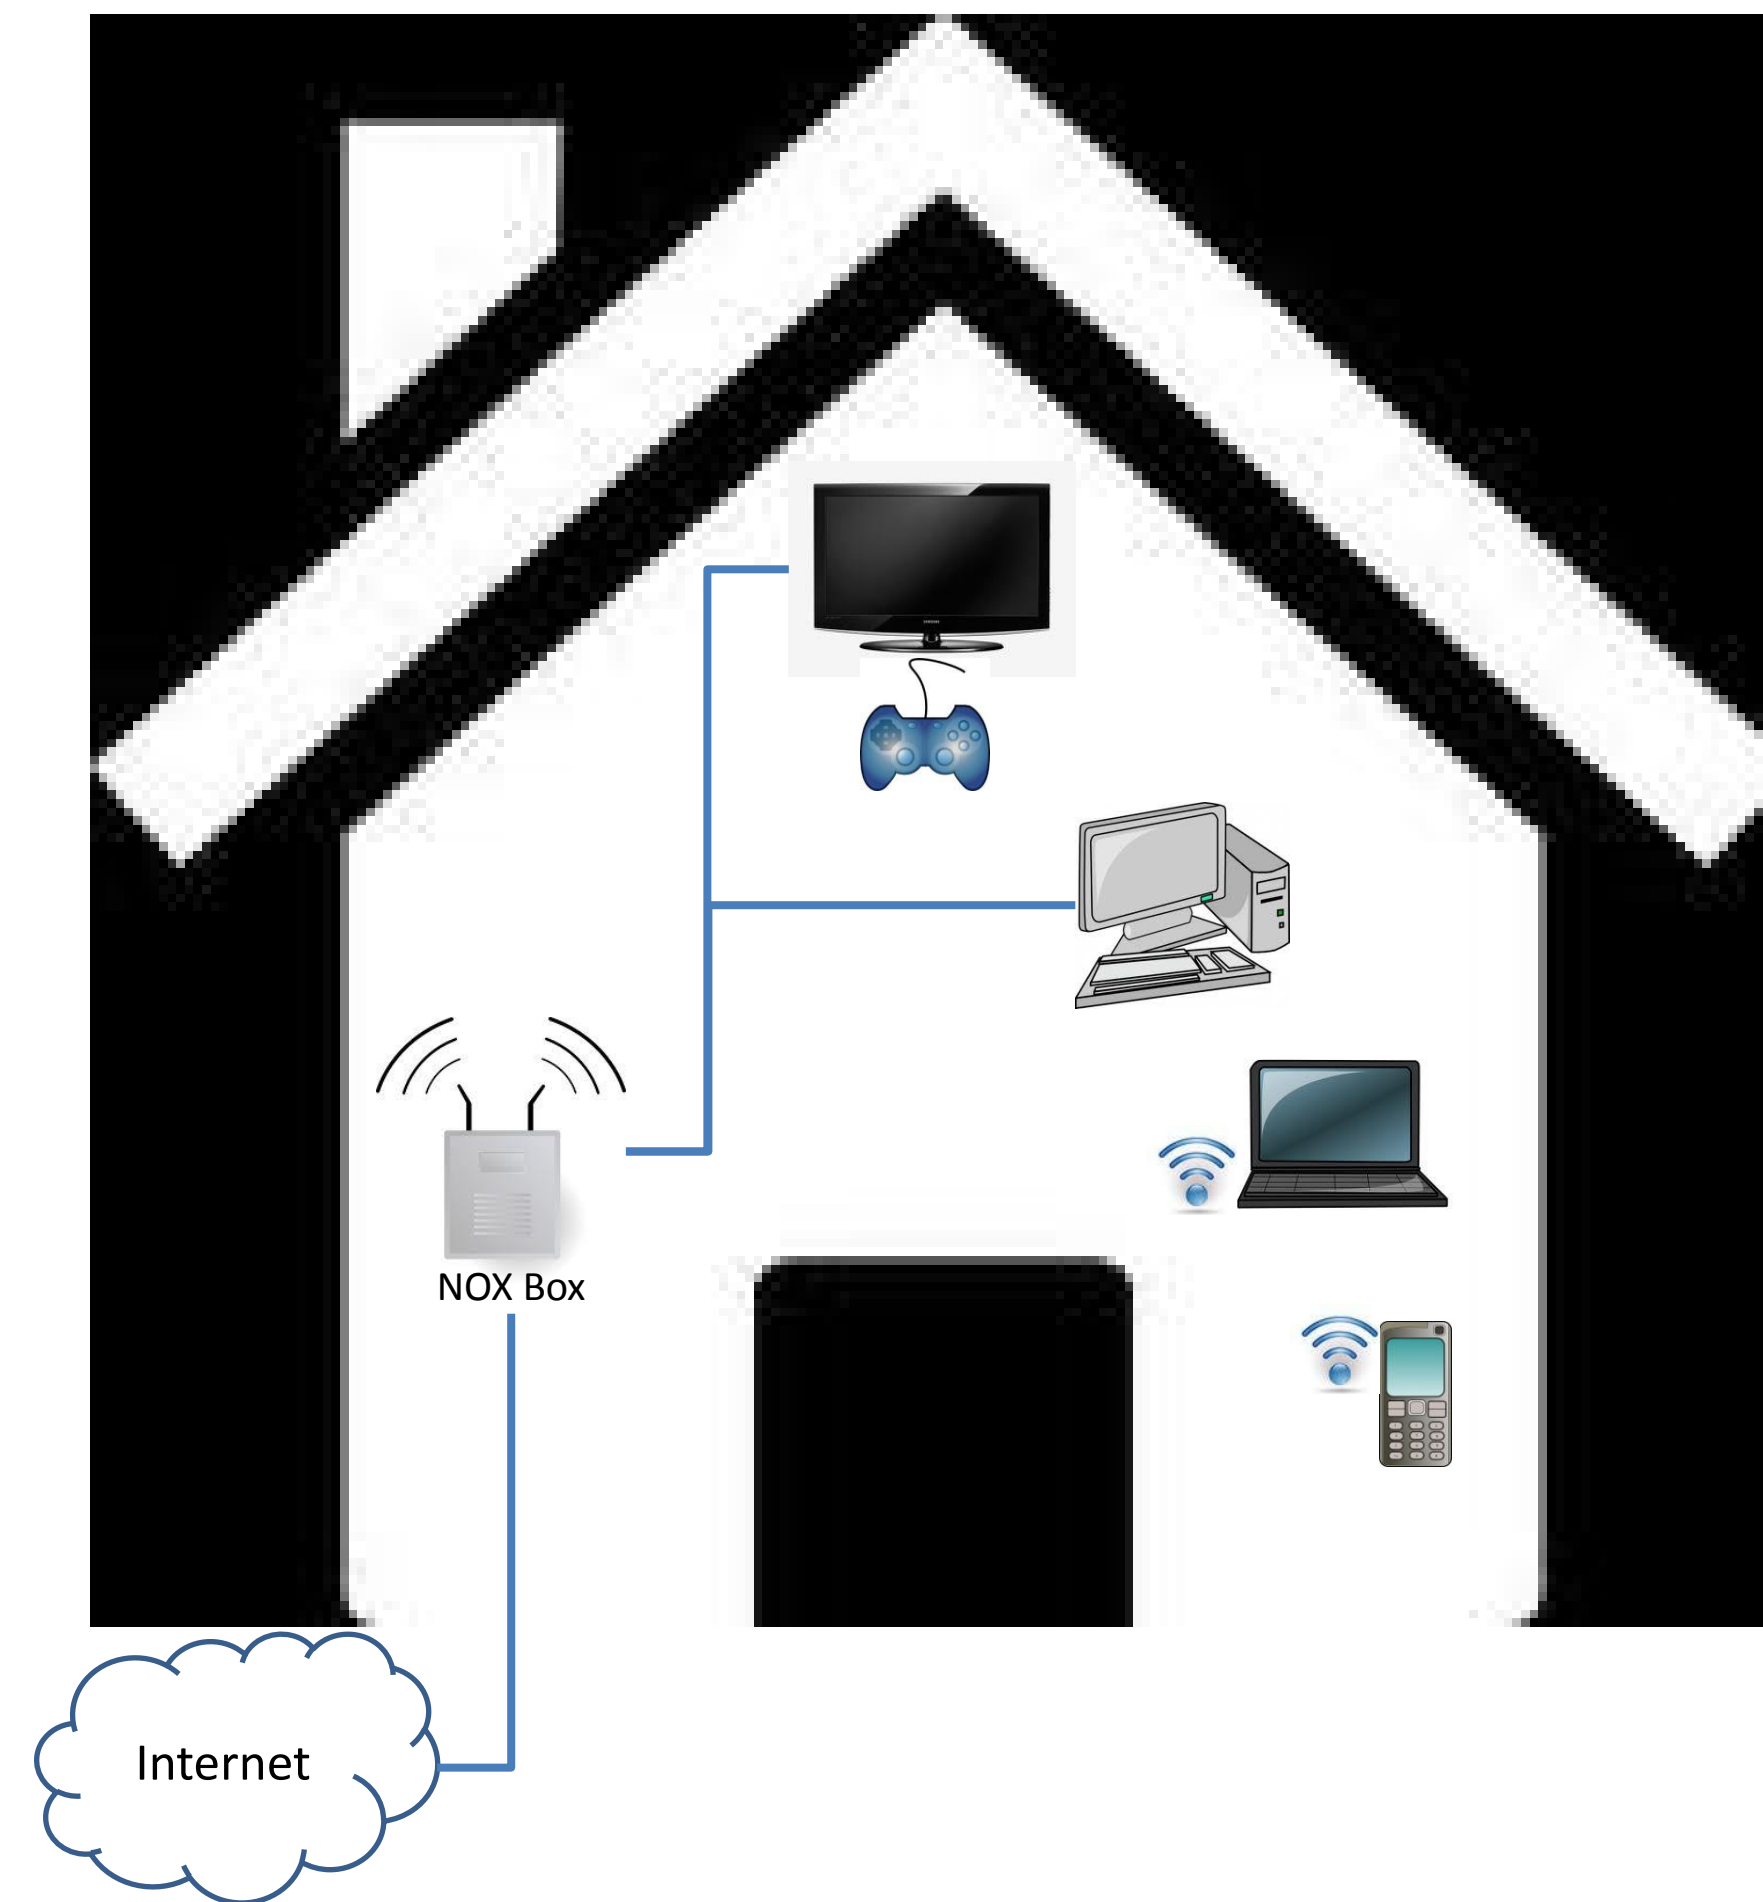

<http://www.noxathome.org/>

OpenFlow-at-Home

- Home networks are poorly managed as users lack the knowhow to configure and manage these networks
- Home devices are inflexible, proprietary and very difficult to configure

OpenFlow offers an opportunity to resolve these problems

NOX Box

- Assembled from off-the-shelf components
- OS: Debian Linux
- WiFi (Atheros 802.11a/b/g mini PCI)
- Standard L2/L3/L4 networking
- Open vSwitch
- NOX Controller

Use Cases

Implicit User Identification

Graphical User Policy Enforcement

User Monitoring and Policing