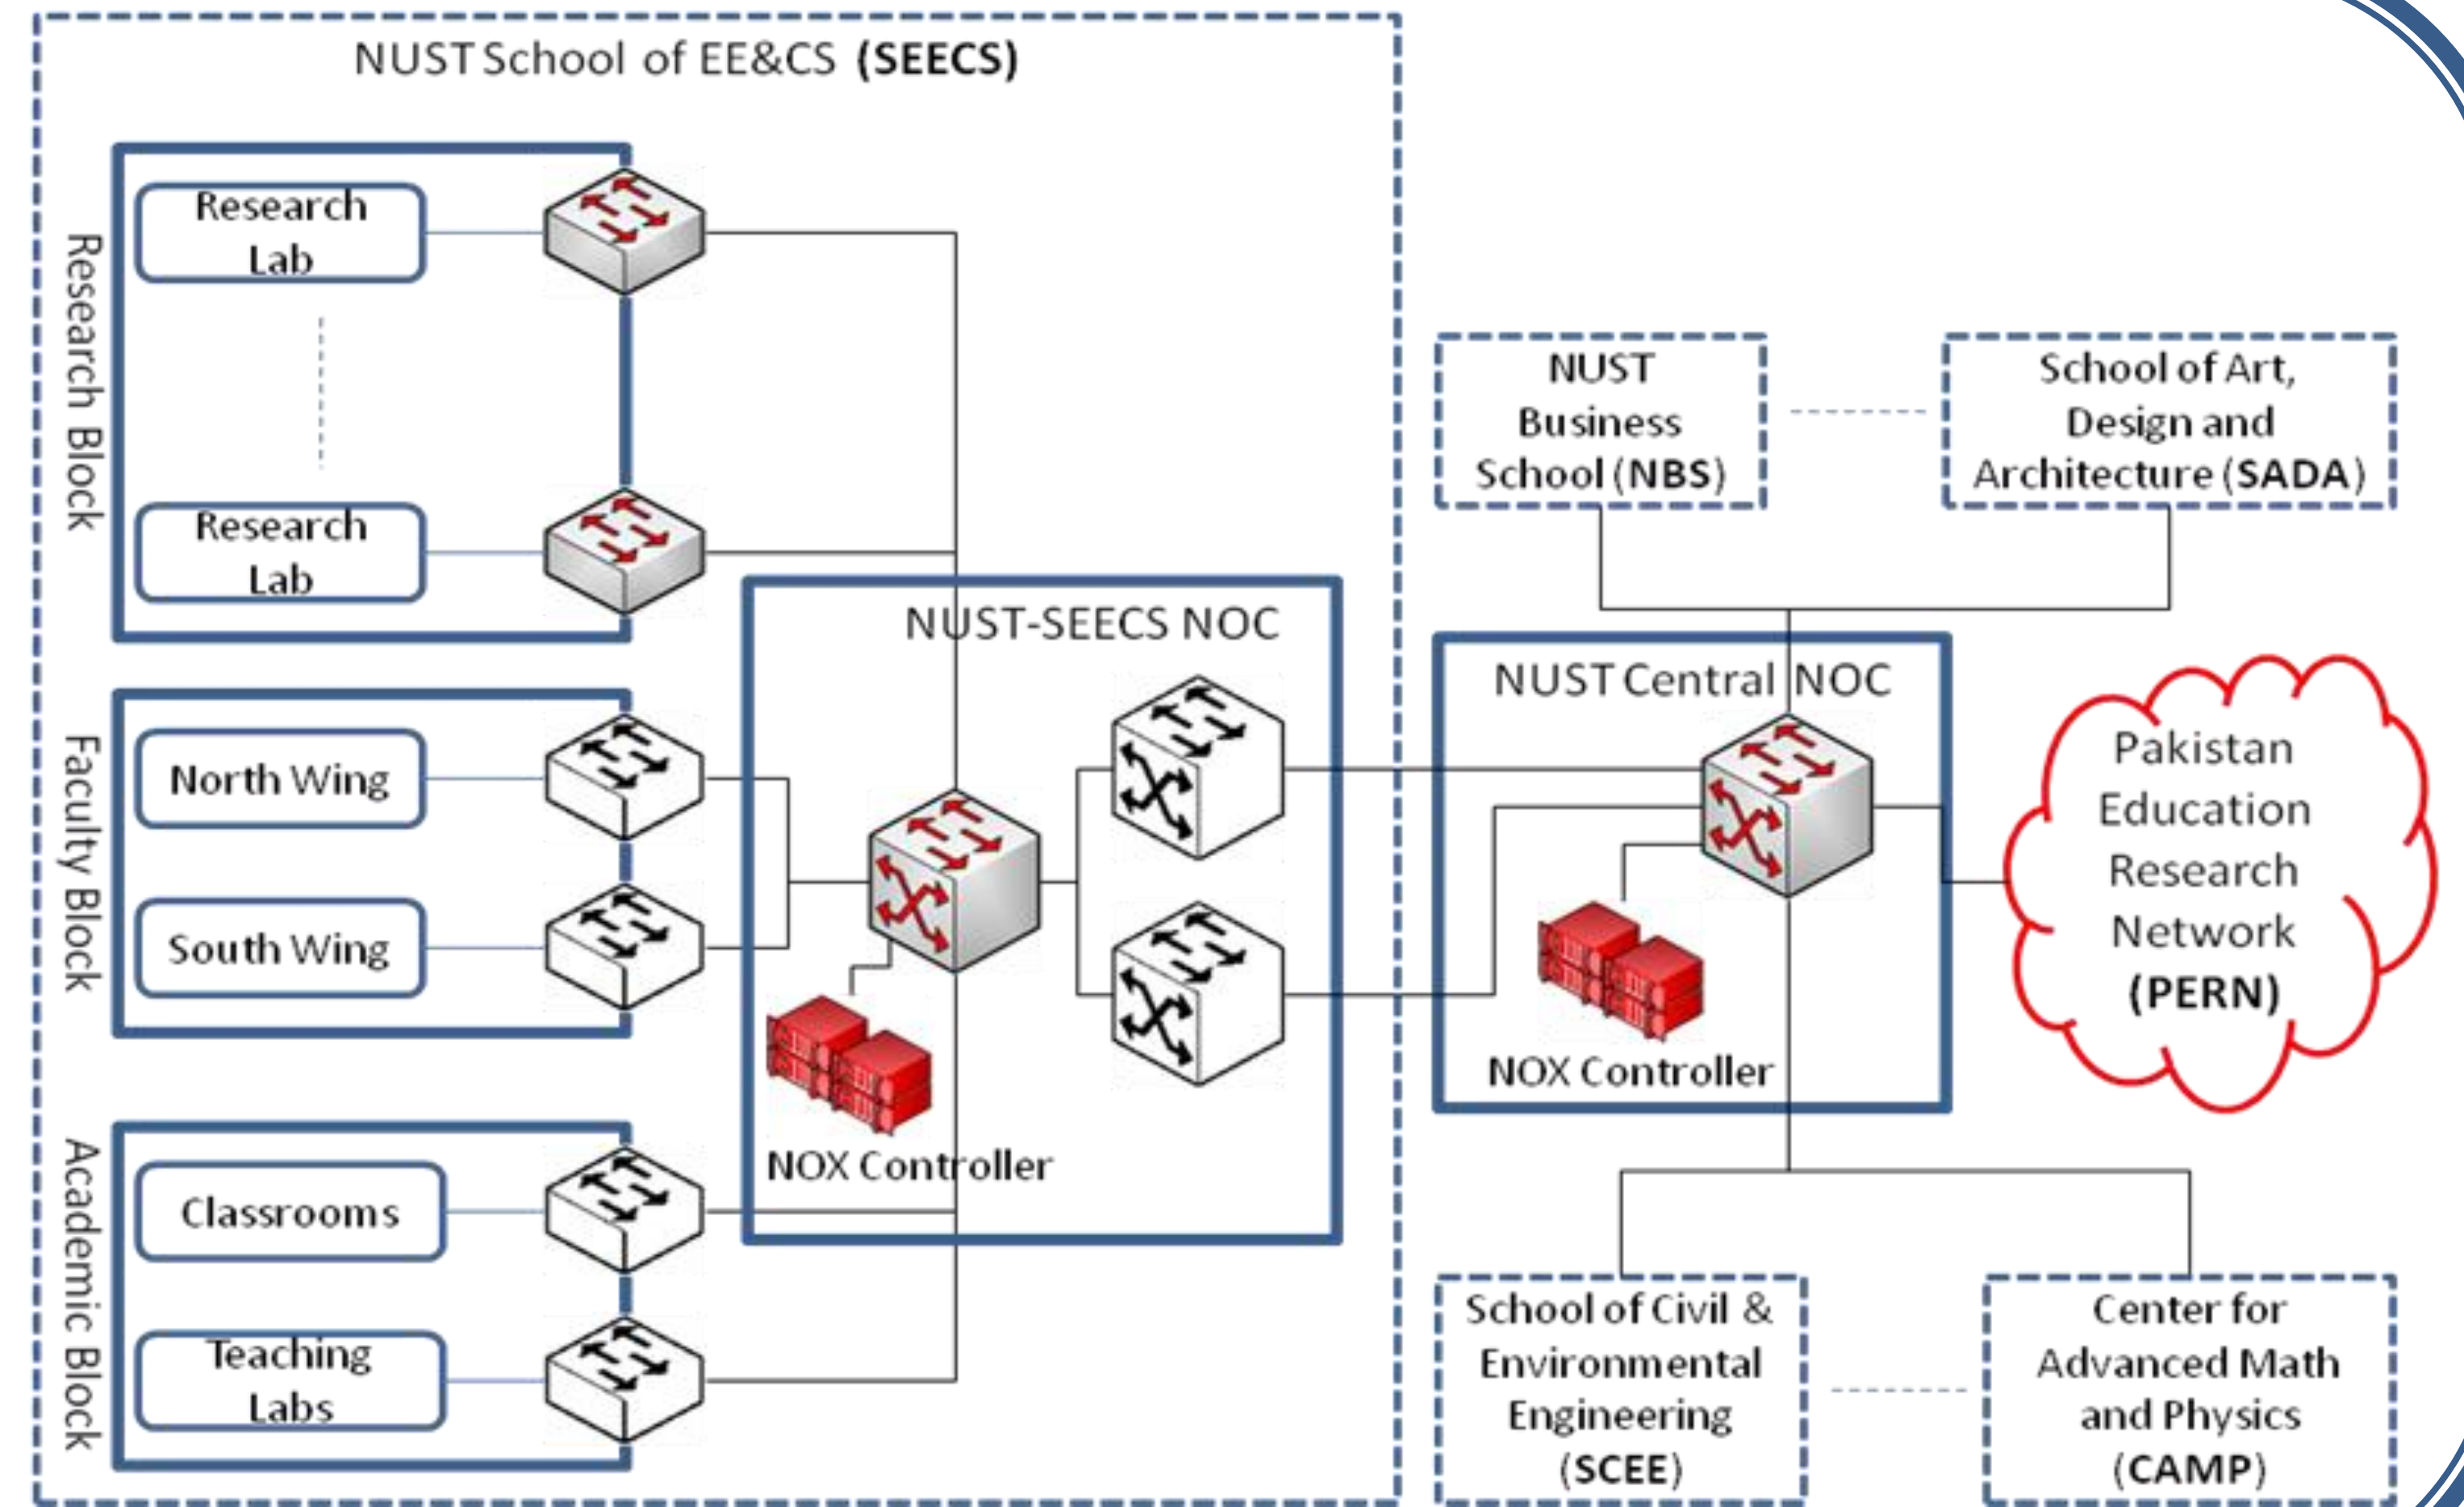

Open vSwitch on Marvell xCAT Switches

Deployment at NUST

Use Cases

Real-time traffic reports

Adult Content Yes No

Peer to Peer File Sharing Yes No

Traffic Filtering

Traffic Anomaly Detection

Network speed (Kbps)

QoS

IP Address Range . . . to . . .

Priority Low High