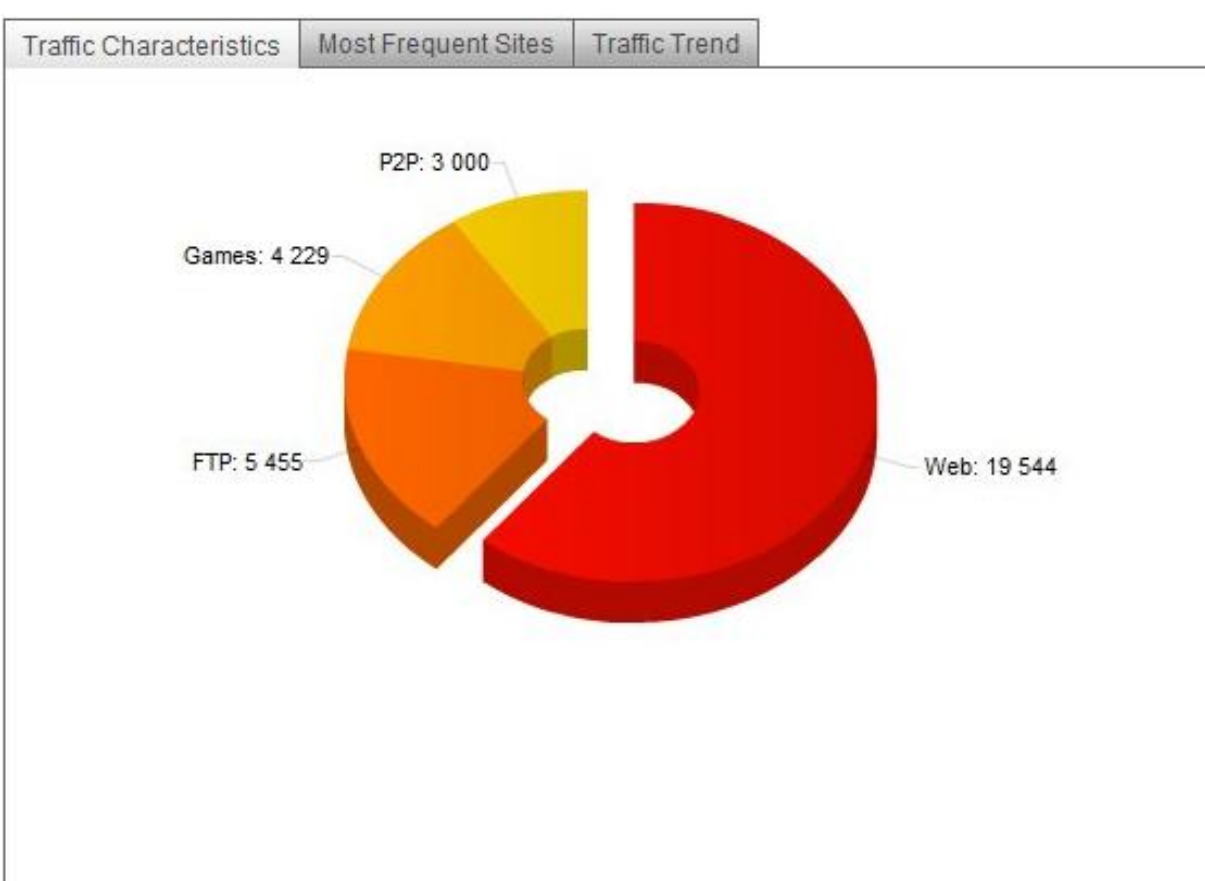

Open vSwitch on Marvell xCAT Switches

Deployment at NUST

Use Cases

Real-time traffic reports

Adult Content Yes No

Peer to Peer File Sharing Yes No

Traffic Filtering

Traffic Anomaly Detection