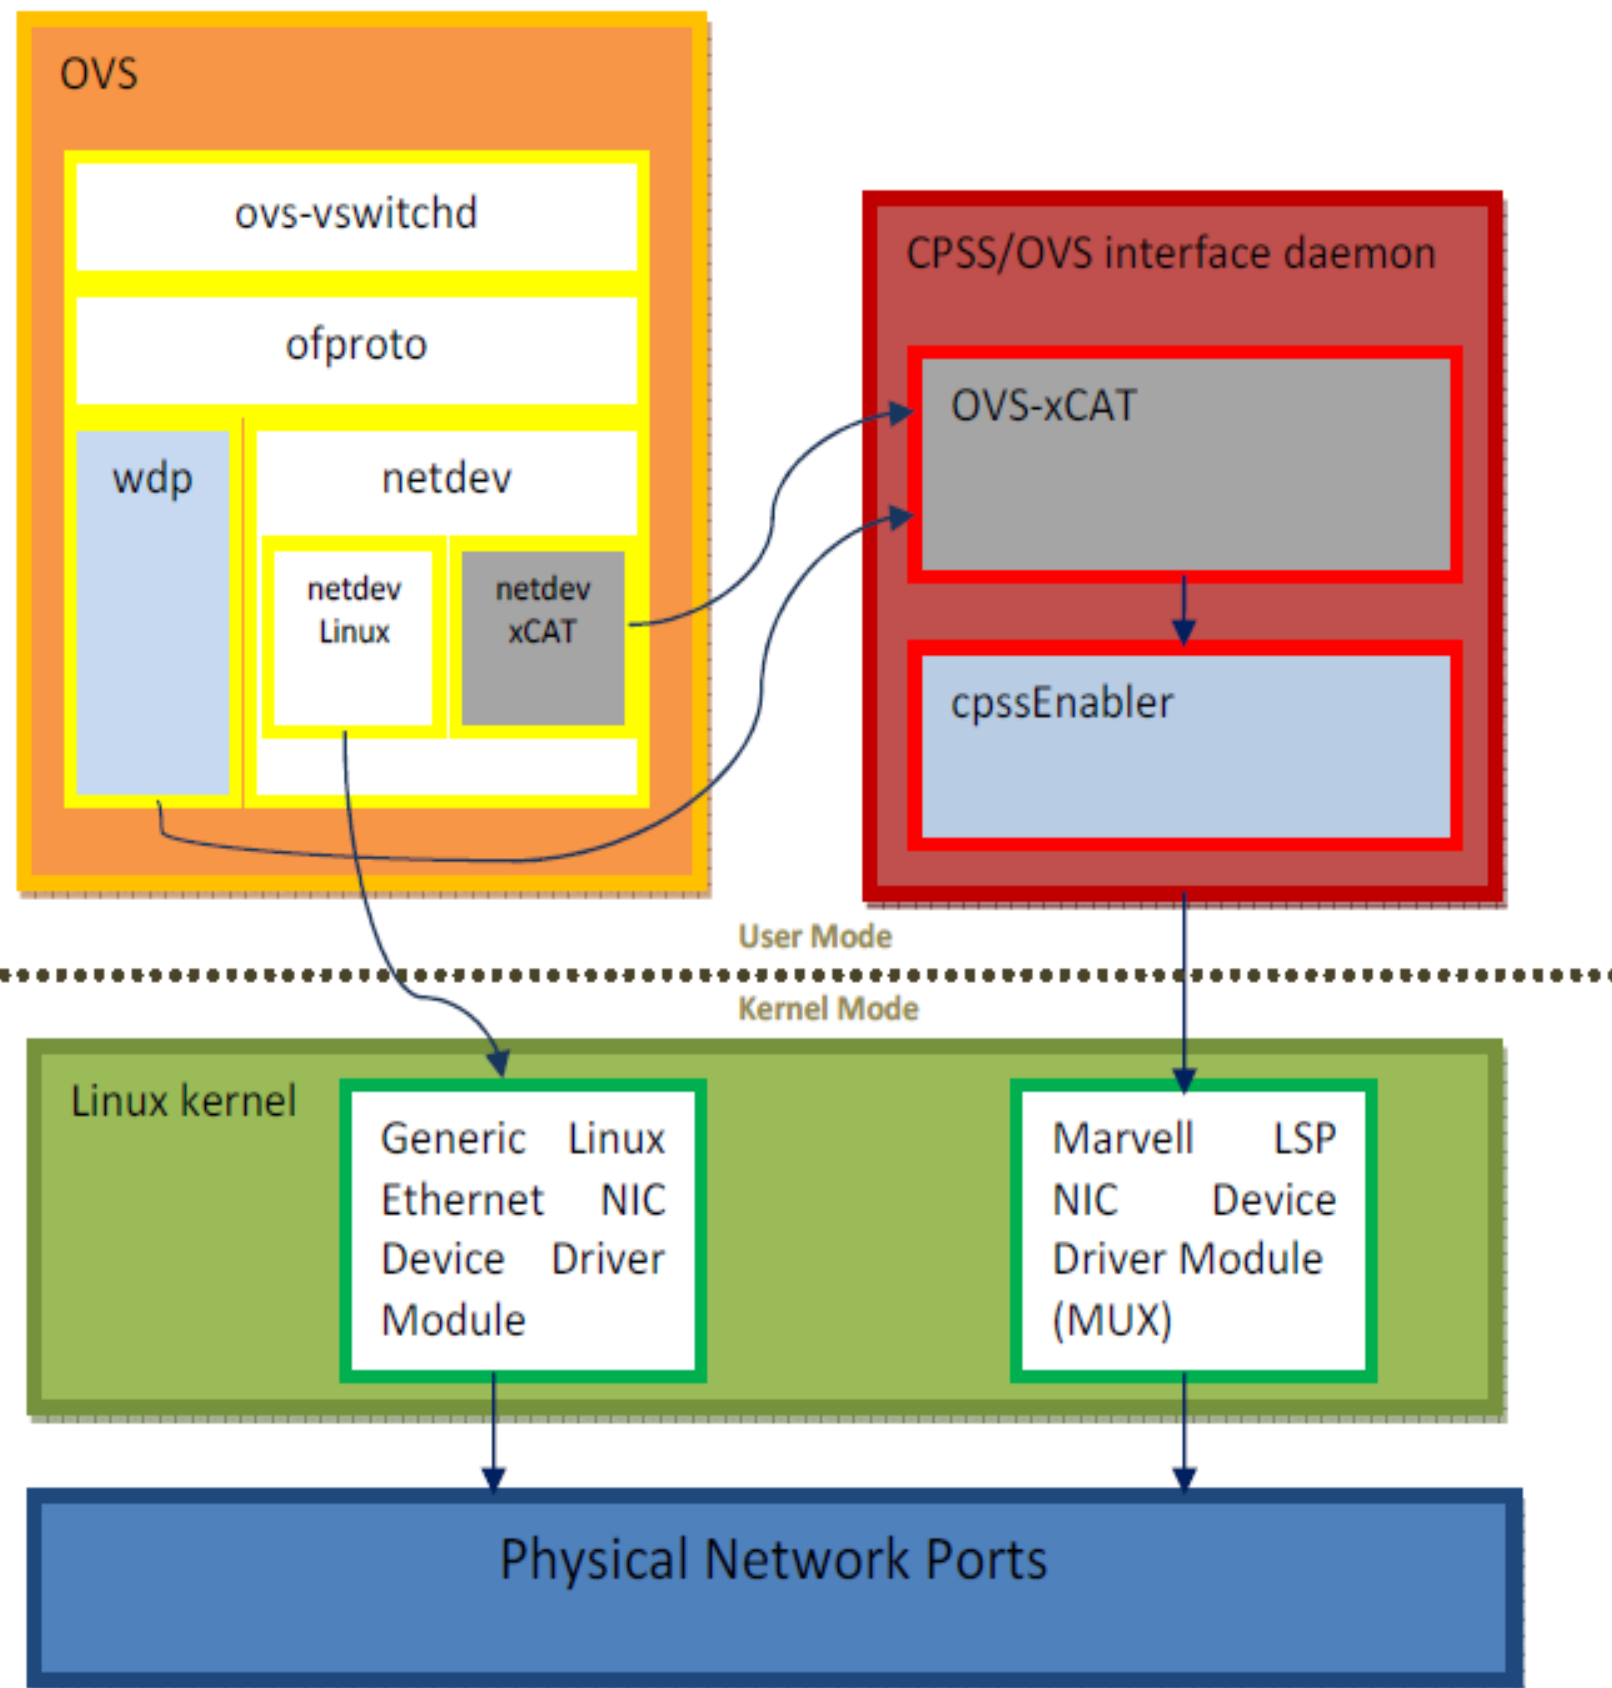

Open vSwitch on Marvell xCAT Switches

Deployment at NUST

Use Cases

Real-time traffic reports

Adult Content Yes No

Peer to Peer File Sharing Yes No

Traffic Filtering

Traffic Anomaly Detection

Network speed (Kbps)

QoS

IP Address Range . . . to . . .

Priority Low High