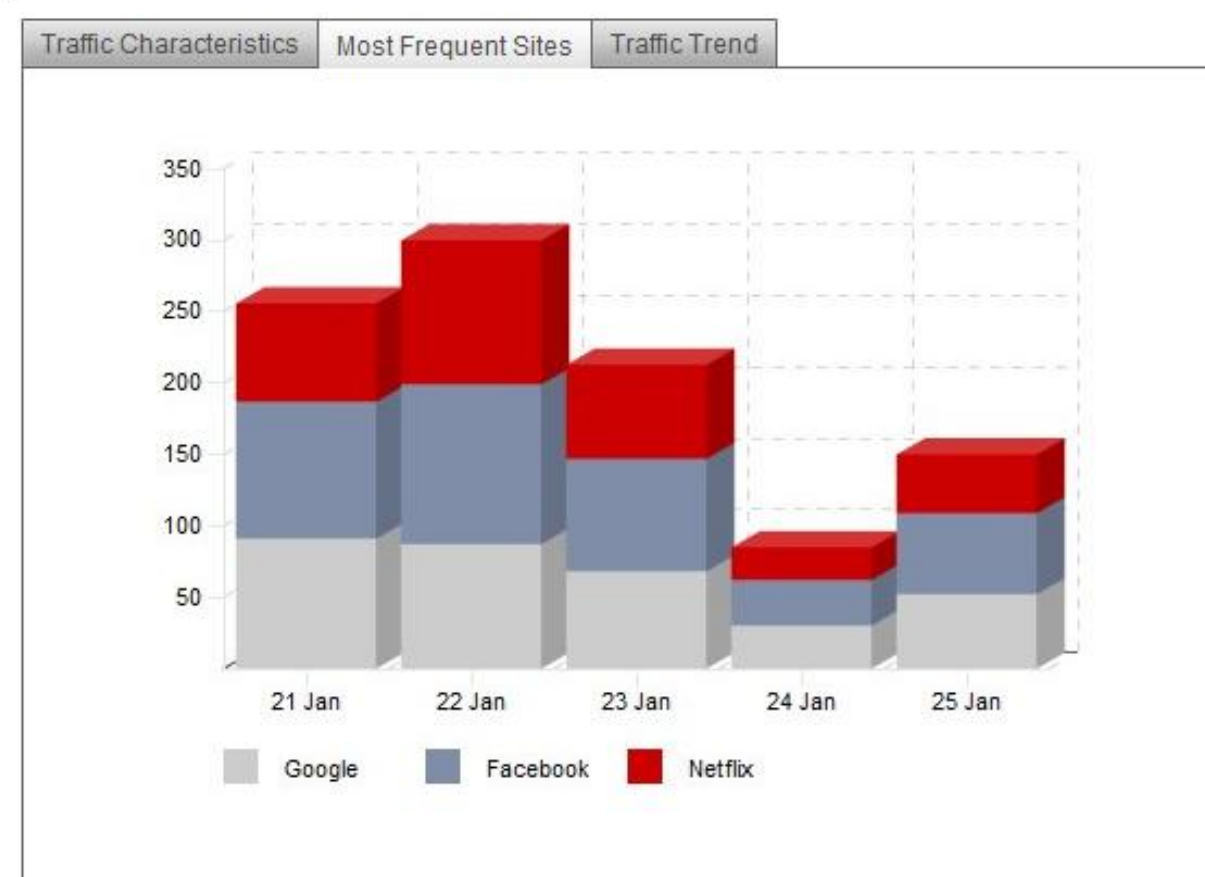

Open vSwitch on Marvell xCAT Switches

Deployment at NUST

Use Cases

Real-time traffic reports

Adult Content Yes No

Peer to Peer File Sharing Yes No

Traffic Filtering

Traffic Anomaly Detection